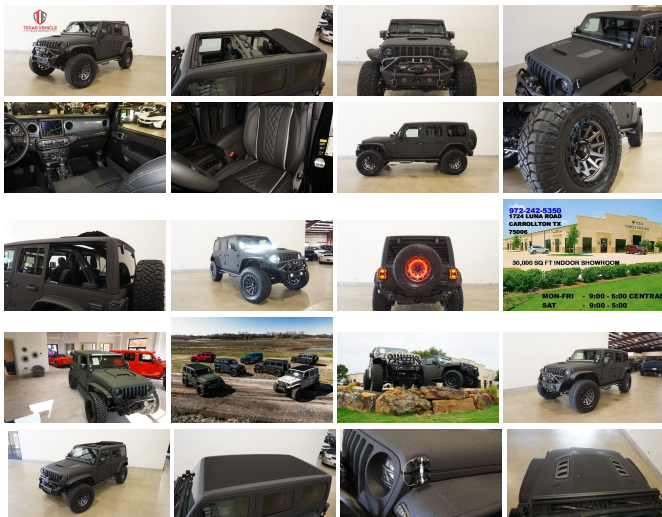

2022 Jeep Wrangler Unlimited Sport 4X4 DIESEL,SKY TOP,DUPONT KEVLAR,LIFT

View this car on our website at tveauto.com/7128271/ebrochure

Our Price **\$91,900**

Specifications:

Year:	2022
VIN:	1C4HJXDM8NW271348
Make:	Jeep
Stock:	271348
Model/Trim:	Wrangler Unlimited Sport 4X4 DIESEL,SKY TOP,DUPONT KEVLAR,LIFT
Condition:	Pre-Owned
Body:	SUV
Exterior:	Black
Engine:	ENGINE: 3.0L V6 TURBO DIESEL W/ESS G3
Interior:	Black Leather
Transmission:	TRANSMISSION: 8-SPEED AUTOMATIC (8HP75)
Mileage:	56
Drivetrain:	4 Wheel Drive
Economy:	City 17 / Highway 23

NATION WIDE FINANCING

SUBMIT CREDIT APP [WWW.TVEAUTO.COM](https://www.tveauto.com)

OR CALL 972-242-5350

"RAPTOR BLACK EDITION"

CUSTOM BUILT **KEVLAR** 2022 JEEP
WRANGLER JL UNLIMITED SPORT 4X4
WITH 26S PACKAGE

UPGRADES INCLUDE:

- * RAPTOR BLACK KEVLAR COATING WITH ANTHRACITE ACCENTS
- * 3.0L V6 TURBO DIESEL ENGINE WITH START STOP
- * SKY ONE-TOUCH POWER TOP WITH REMOVABLE REAR QUARTER WINDOWS
- * CUSTOM ALEA BLACK LEATHER WITH SILVER STITCHING
- * HEATED FRONT SEATS
- * FACTORY REMOTE START
- * REMOTE PROXIMITY KEYLESS ENTRY
- * TECHNOLOGY GROUP
- * CONVENIENCE GROUP
- * SAFETY GROUP
- * SUN AND SOUND PACKAGE
- * FACTORY 8.4 INCH TOUCH SCREEN NAVIGATION WITH HD AM/FM/SIRIUS STEREO & ALPINE PREMIUM AUDIO SYSTEM
- * FACTORY BACK-UP CAMERA
- * U-CONNECT
- * FAB FOURS STUBBY FRONT BUMPER WITH LED FOGLIGHTS
- * FRONT D-RINGS & ISOLATORS (ANTHRACITE)
- * SMITTYBILT NEW GEN II "X20" 10,000 LB WATERPROOF AND WIRELESS CONTROL WINCH WITH SYNTHETIC ROPE
- * FACTOR 55 PROLINK (BLACK)
- * FACTORY MESH GRILLE PAINTED (ANTHRACITE)
- * FACTORY LED HEADLIGHTS
- * RUGGED RIDGE BLACK HEADLIGHT GUARDS