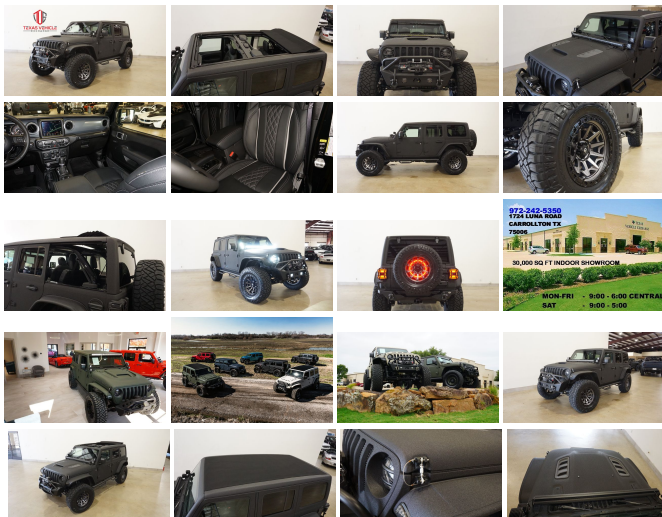

# 2022 Jeep Wrangler Unlimited Sport 4X4 DIESEL, SKY TOP, DUPONT KEVLAR, LIFT

View this car on our website at [tveauto.com/7128271/ebrochure](https://tveauto.com/7128271/ebrochure)

Our Price **\$78,900**

## Specifications:

<b>Year:</b>	2022
<b>VIN:</b>	1C4HJXDM8NW271348
<b>Make:</b>	Jeep
<b>Stock:</b>	271348
<b>Model/Trim:</b>	Wrangler Unlimited Sport 4X4 DIESEL, SKY TOP, DUPONT KEVLAR, LIFT
<b>Condition:</b>	Pre-Owned
<b>Body:</b>	SUV
<b>Exterior:</b>	Black
<b>Engine:</b>	ENGINE: 3.0L V6 TURBO DIESEL W/ESS G3
<b>Interior:</b>	Black Leather
<b>Transmission:</b>	TRANSMISSION: 8-SPEED AUTOMATIC (8HP75)
<b>Mileage:</b>	56
<b>Drivetrain:</b>	4 Wheel Drive
<b>Economy:</b>	City 17 / Highway 23

## UPGRADES INCLUDE:

- \* RAPTOR BLACK KEVLAR COATING WITH ANTHRACITE ACCENTS
- \* 3.0L V6 TURBO DIESEL ENGINE WITH START STOP
- \* SKY ONE-TOUCH POWER TOP WITH REMOVABLE REAR QUARTER WINDOWS
- \* CUSTOM ALEA BLACK LEATHER WITH SILVER STITCHING
- \* HEATED FRONT SEATS
- \* FACTORY REMOTE START
- \* REMOTE PROXIMITY KEYLESS ENTRY
- \* TECHNOLOGY GROUP
- \* CONVENIENCE GROUP
- \* SAFETY GROUP
- \* SUN AND SOUND PACKAGE
- \* FACTORY 8.4 INCH TOUCH SCREEN NAVIGATION WITH HD AM/FM/SIRIUS STEREO & ALPINE PREMIUM AUDIO SYSTEM
- \* FACTORY BACK-UP CAMERA
- \* U-CONNECT
- \* FAB FOURS STUBBY FRONT BUMPER WITH LED FOGLIGHTS
- \* FRONT D-RINGS & ISOLATORS (ANTHRACITE)
- \* SMITTYBILT NEW GEN II "X20" 10,000 LB WATERPROOF AND WIRELESS CONTROL WINCH WITH SYNTHETIC ROPE
- \* FACTOR 55 PROLINK (BLACK)
- \* FACTORY MESH GRILLE PAINTED (ANTHRACITE)
- \* FACTORY LED HEADLIGHTS
- \* RUGGED RIDGE BLACK HEADLIGHT GUARDS