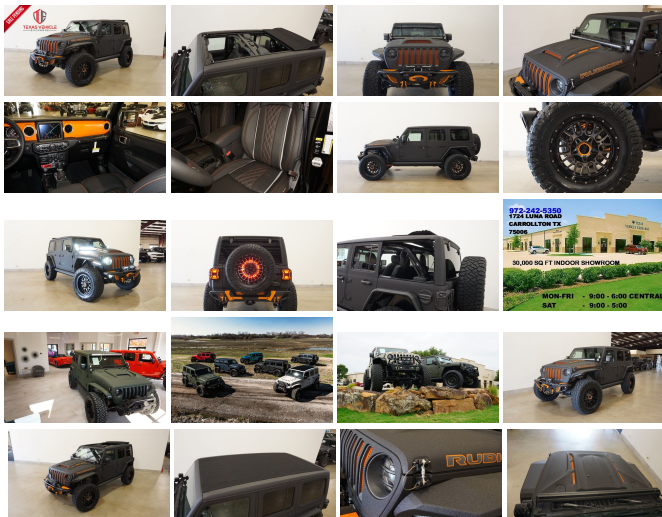

2022 Jeep Wrangler Unlimited Rubicon 4X4 SKY TOP,DUPONT KEVLAR,LIFT,LED'S

View this car on our website at tveauto.com/7128270/ebrochure

Our Price **\$95,900**

Specifications:

Year:	2022
VIN:	1C4HJXFG7NW278136
Make:	Jeep
Stock:	278136
Model/Trim:	Wrangler Unlimited Rubicon 4X4 SKY TOP,DUPONT KEVLAR,LIFT,LED'S
Condition:	Pre-Owned
Body:	SUV
Exterior:	Black
Engine:	ENGINE: 3.6L V6 24V VVT ETORQUE UPG I
Interior:	Black Leather
Transmission:	TRANSMISSION: 8-SPEED AUTOMATIC (850RE)
Mileage:	51
Drivetrain:	4 Wheel Drive
Economy:	City 17 / Highway 23

NATION WIDE FINANCING

SUBMIT CREDIT APP WWW.TVEAUTO.COM

OR CALL 972-242-5350

"RAPTOR BLACK EDITION"

CUSTOM BUILT **KEVLAR** 2022 JEEP
WRANGLER JL UNLIMITED RUBICON 4X4
WITH 25R PACKAGE

UPGRADES INCLUDE:

- * RAPTOR BLACK KEVLAR COATING WITH ORANGE ACCENTS
- * SKY ONE-TOUCH POWER TOP WITH REMOVABLE REAR QUARTER WINDOWS
- * CUSTOM ALEA BLACK LEATHER WITH ORANGE STITCHING
- * FACTORY REMOTE START
- * REMOTE PROXIMITY KEYLESS ENTRY
- * COLD WEATHER GROUP
- * SAFETY GROUP
- * FACTORY 8.4 INCH TOUCH SCREEN NAVIGATION WITH HD AM/FM/SIRIUS STEREO & ALPINE PREMIUM AUDIO SYSTEM
- * FACTORY BACK-UP CAMERA
- * U-CONNECT
- * SMITTYBILT APOLLO JL FRONT BUMPER WITH 2 MINI LED LIGHT BARS & LED FOGLIGHTS
- * FRONT D-RINGS & ISOLATORS (ORANGE)
- * SMITTYBILT NEW GEN II "X20" 10,000 LB WATERPROOF AND WIRELESS CONTROL WINCH WITH SYNTHETIC ROPE
- * FACTOR 55 PROLINK (BLACK)
- * FACTORY MESH GRILLE PAINTED (ORANGE)
- * FACTORY LED HEADLIGHTS
- * RUGGED RIDGE BLACK HEADLIGHT GUARDS
- * NEW JL CUSTOM VENTED HOOD
- * DRAKE OFF ROAD HOOD LATCHES
- * ROAD ARMOR STEALTH JL FENDER FLARES
- * DV8 OFF ROAD FRONT & REAR INNER FENDERS