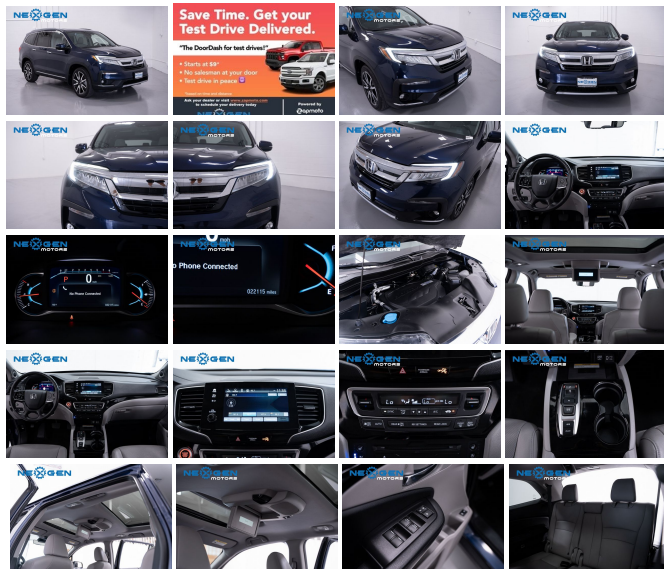

Year: 2019
VIN: 5FNYP6H05KB000072
Make: Honda
Stock: 000072
Model/Trim: Pilot Elite
Condition: Pre-Owned
Body: SUV
Exterior: Blue
Engine: Engine: 3.5L V6 24-Valve SOHC i-VTEC
Interior: Black Leather
Mileage: 22,137
Drivetrain: All Wheel Drive
Economy: City 19 / Highway 26

2019 Honda Pilot Elite branded title

- \$40,950 RETAIL VALUE
- AWD
- NEWER TIRES
- KEYLESS ENTRY
- HEATED AND COOLED SEATS
- 7 PASSENGER SEATING W/ REAR BUCKET SEATS
- APPLE CARPLAY / ANDROID AUTO
- DRIVER ASSIST
- REMOTE ENGINE START
- SAVE THOUSANDS WITH NEXGEN MOTORS!

Black Console Insert and Chrome/Metal-Look Interior Accents

- Perforated Leather-Trimmed Seats
- Driver And Passenger Visor Vanity Mirrors w/Driver And Passenger Illumination
- Day-Night Auto-Dimming Rearview Mirror
- Full Floor Console w/Covered Storage, Mini Overhead Console w/Storage, Conversation Mirror, 3 12V DC Power Outlets and 1 120V AC Power Outlet
- Front And Rear Map Lights- Fade-To-Off Interior Lighting
- Full Carpet Floor Covering -inc: Carpet Front And Rear Floor Mats - Carpet Floor Trim
- Cargo Area Concealed Storage- Trunk/Hatch Auto-Latch- Cargo Space Lights
- Memory Settings -inc: Door Mirrors
- FOB Controls -inc: Cargo Access, Windows, Sunroof/Convertible Roof and Remote Engine Start
- Instrument Panel Bin, Interior Concealed Storage, Driver / Passenger And Rear Door Bins
- Power 1st Row Windows w/Driver And Passenger 1-Touch Up/Down
- Delayed Accessory Power- Power Door Locks w/Autolock Feature- Systems Monitor
- Trip Computer- Digital/Analog Appearance- Outside Temp Gauge
- Manual Adjustable Rear Head Restraints- 2 Seatback Storage Pockets- Perimeter Alarm
- Immobilizer- Air Filtration- 3 12V DC Power Outlets
- 3 12V DC Power Outlets and 1 120V AC Power Outlet