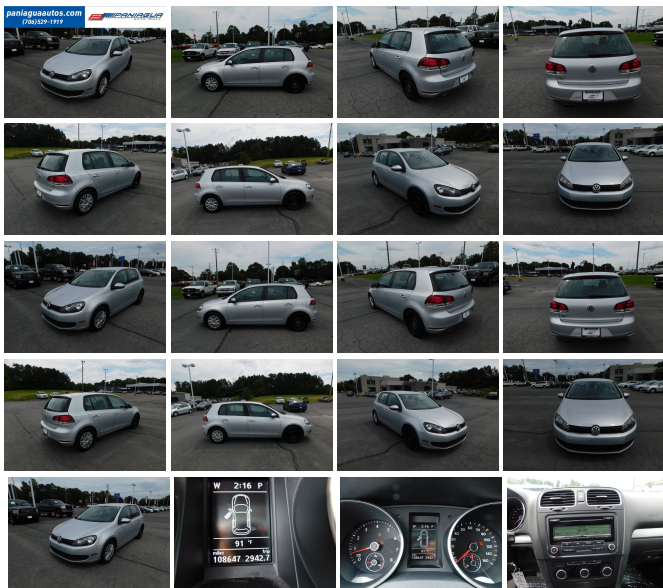

2011 Volkswagen Golf

View this car on our website at paniaguaautos.com/7128010/ebrochure

Our Price **\$7,995**

Specifications:

Year:	2011
VIN:	WVWDA7AJ5BW324091
Make:	Volkswagen
Stock:	9076
Model/Trim:	Golf
Condition:	Pre-Owned
Body:	Sedan
Exterior:	Silver
Engine:	2.5L DOHC 20-valve SMPI I5 engine
Interior:	Black Cloth
Transmission:	AUTOMATIC
Mileage:	108,647
Drivetrain:	Front Wheel Drive
Economy:	City 24 / Highway 31

Exterior

- 15" steel wheels w/wheel covers- 195/65R15 all-season tires -inc: temporary spare tire
- Adjustable intermittent front wipers- Black grille- Body-colored door handles
- Body-colored front/rear bumpers