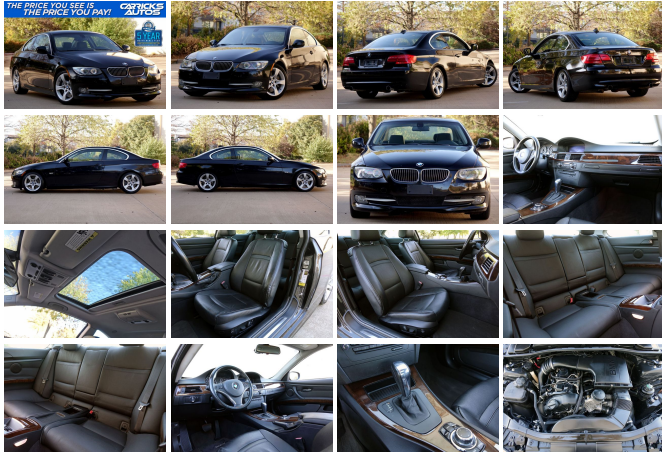

2011 BMW 335i 335i

View this car on our website at carricksautos.com/7127823/ebrochure

THE PRICE YOU SEE IS
THE PRICE YOU PAY!

CARRICKS
AUTOS

Our Price **\$11,492**

Specifications:

Year:	2011
VIN:	WBAKG7C53BE264109
Make:	BMW
Stock:	264109T
Model/Trim:	335i 335i
Condition:	Pre-Owned
Body:	Coupe
Exterior:	Black Sapphire Metallic
Engine:	3.0-liter dual overhead cam (DOHC), 24-valve inline turbocharged 300-horsepower 6-cylinder engine with TwinPower Turbo technology, Valvetronic, and Double-VANOS steplessly variable valve timing
Interior:	Black Leather
Transmission:	6-SPEED STEPTRONIC AUTOMATIC TRANSMISSION
Mileage:	81,619
Drivetrain:	Rear Wheel Drive
Economy:	City 19 / Highway 28

Black Sapphire Metallic RWD 6-Speed Automatic Steptronic 3.0L 6-Cylinder DOHC Turbocharged

Awards:

* Car and Driver 10 Best Cars * Ward's 10 Best Engines * 2011 KBB.com Brand Image Awards * 2011 KBB.com Best Resale Value Awards

Car and Driver, January 2017.

Carrick's Autos is a Five Star Dealer located in Plano, Texas (suburb of Dallas) with a very simple philosophy: Take Care of the customer. We sell clean, well-maintained autos at a low margin with a "no stress" pricing strategy in a "No Pressure" environment. We hand pick each vehicle and have each one inspected by a certified mechanic prior to placing the vehicle on the market to ensure our customer's satisfaction. We save you money in every way that we can, and you can rest assured that you have received the best price and service on your purchases. We offer full-service warranties and financing to fit all types of buyers. We are a family owned business with Mark (father) and Patrick (son). Call us right now and set an appointment to see your next automobile!