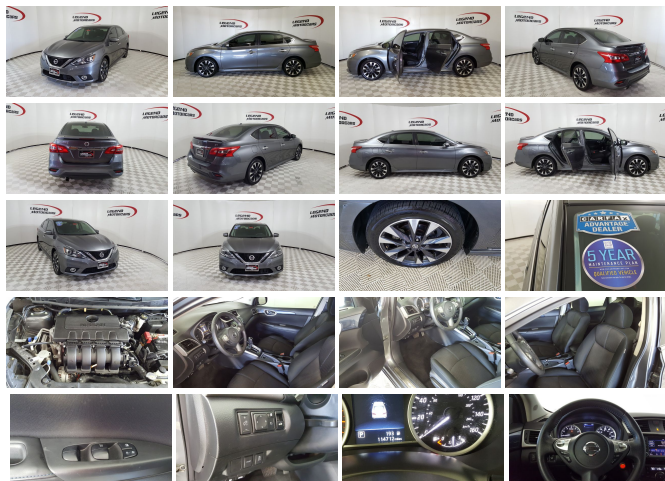

2019 Nissan Sentra SR

View this car on our website at legendmotorcars.com/7127420/ebrochure

Specifications:

Year:	2019
VIN:	3N1AB7AP9KY408205
Make:	Nissan
Stock:	18228
Model/Trim:	Sentra SR
Condition:	Pre-Owned
Body:	Sedan
Exterior:	Gun Metallic
Engine:	1.8L
Interior:	Charcoal Cloth
Mileage:	114,712
Drivetrain:	Front Wheel Drive
Economy:	City 29 / Highway 37

Take a look at this Clean, Nicely Equipped and Economical 2019 Nissan Sentra. This Sentra is powered by a fuel efficient 1.6 liter dual overhead cam 16 valve I4 engine mated with a smooth shifting automatic transmission. It is equipped with power windows and locks, tilt/telescoping wheel w/audio controls, cruise, power mirrors, front/side airbags, safety curtain, anti-lock brakes, traction control, lip spoiler, push button start, fog lamps, remote keyless entry, heated front seats, back up camera, 7" touchscreen, AM/FM CD with aux audio jack/USB, Bluetooth and Alloy wheels.