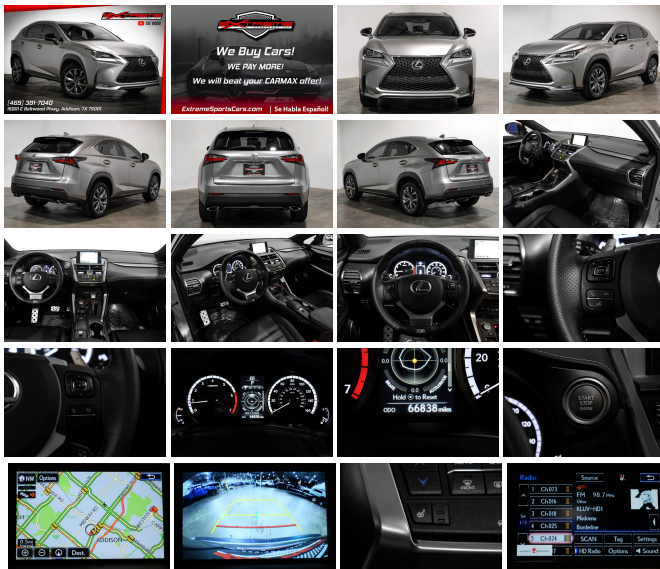

Clean CARFAX

Lexus Enform Destination Services $2,140

F Sport Premium Package $2,045

Electrochromic Mirror W/BSM And Memory $660

Power Back Door $400

Electrochromic Inside Rearview Mirror $125

Intuitive Parking Assist $500

Wireless Charger $220

Preferred Package Includes: Cargo Net, Cargo Mat, $383

Navigation

Backup Camera

Push to Start

Sunroof