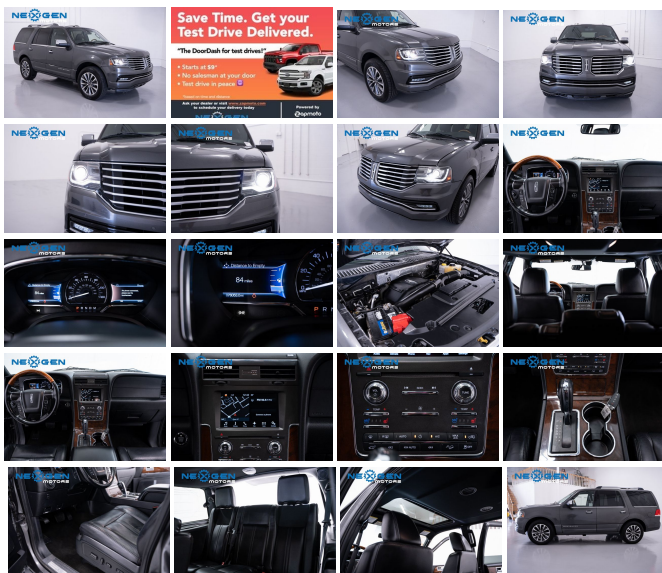

## 2016 Lincoln Navigator Select

View this car on our website at [nexgenmotorsutah.com/7127045/ebrochure](http://nexgenmotorsutah.com/7127045/ebrochure)

Our Price **\$23,500**

**Specifications:**

**Year:** 2016  
**VIN:** 5LMJJ2JT3GEL05343  
**Make:** Lincoln  
**Stock:** L05343  
**Model/Trim:** Navigator Select  
**Condition:** Pre-Owned  
**Body:** SUV  
**Exterior:** Black Velvet  
**Engine:** ENGINE: 3.5L V6 ECOBOOST  
**Interior:** Black Leather  
**Mileage:** 76,033  
**Drivetrain:** 4 Wheel Drive  
**Economy:** City 15 / Highway 20

- 2016 Lincoln Navigator Select branded title
- \$33,725 RETAIL VALUE
- 4X4
- 3.5L ECOBOOST ENGINE
- REMOTE ENGINE START
- 8 PASSENGER SEATING
- HEATED AND COOLED SEATS
- HEATED STEERING WHEEL
- 
- SAVE THOUSANDS WITH NEXGEN MOTORS!
- CALL 801-874-3747 TO TEST DRIVE TODAY!!