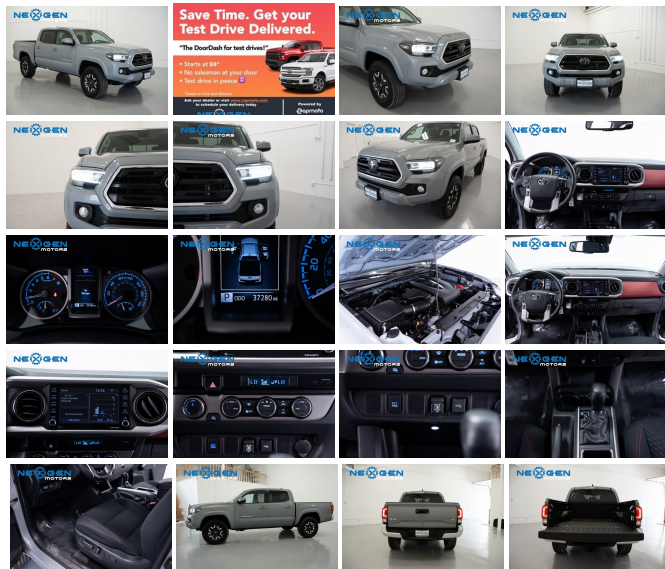

2021 Toyota Tacoma SR5

View this car on our website at nexgenmotorsutah.com/7127043/ebrochure

Our Price **\$36,500**

Specifications:

Year: 2021
VIN: 3TMCZ5AN0MM401285
Make: Toyota
Stock: 401285
Model/Trim: Tacoma SR5
Condition: Pre-Owned
Body: Pickup Truck
Exterior: Cement
Engine: Engine: 3.5L Atkinson-Cycle V6 -inc: VVT-iW wider intake and VVT-i exhaust
Interior: Black Cloth
Mileage: 37,282
Drivetrain: 4 Wheel Drive
Economy: City 18 / Highway 22

- 2021 Toyota Tacoma SR5 clean title
- \$44,375 RETAIL VALUE
- 4X4
- TOW PACKAGE
- TRD OFF ROAD WHEELS
- NEW TIRES
- BACKUP CAMERA
- POWER SEAT
- SAVE THOUSANDS WITH NEXGEN MOTORS!
- CALL 801-874-3747 TO TEST DRIVE TODAY!!