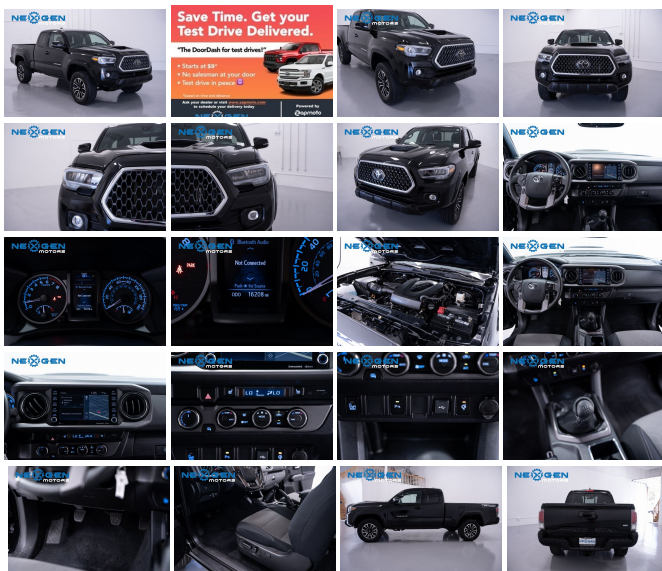

2021 Toyota Tacoma TRD Sport

View this car on our website at nexgenmotorsutah.com/7126969/ebrochure

Our Price **\$31,000**

Specifications:

Year:	2021
VIN:	3TYSZ5AN7MT012921
Make:	Toyota
Stock:	012921
Model/Trim:	Tacoma TRD Sport
Condition:	Pre-Owned
Body:	Pickup Truck
Exterior:	Midnight Black Metallic
Engine:	Engine: 3.5L Atkinson-Cycle V6 -inc: VVT-iW wider intake and VVT-i exhaust
Interior:	Black Cloth
Mileage:	16,195
Drivetrain:	4 Wheel Drive
Economy:	City 18 / Highway 22

Exterior

- Wheels: 17" x 7.5J Machined Alloy- Tires: P265/65R17 AS
- Regular Composite Box Style- Steel Spare Wheel
- Full-Size Spare Tire Stored Underbody w/Crankdown- Clearcoat Paint w/Decal
- Body-Colored Front Bumper w/1 Tow Hook
- Step Bumper w/Black Rub Strip/Fascia Accent- Color-Keyed Rear Bumper
- Black Side Windows Trim, Black Front Windshield Trim and Black Rear Window Trim
- Body-Colored Door Handles- Body-Colored Fender Flares
- Body-Colored Power Heated Side Mirrors w/Manual Folding and Turn Signal Indicator
- Sliding Rear Window- Deep Tinted Glass- Variable Intermittent Wipers
- Fully Galvanized Steel Panels- Black Grille w/Body-Color Surround- Mesh Front Grille
- Reverse Opening Rear Doors- Tailgate Rear Cargo Access
- Manual Tailgate/Rear Door Lock- Integrated Storage
- Auto Off Projector Beam Halogen Daytime Running Auto High-Beam Headlamps
- Headlights-Automatic Highbeams- Front Fog Lamps