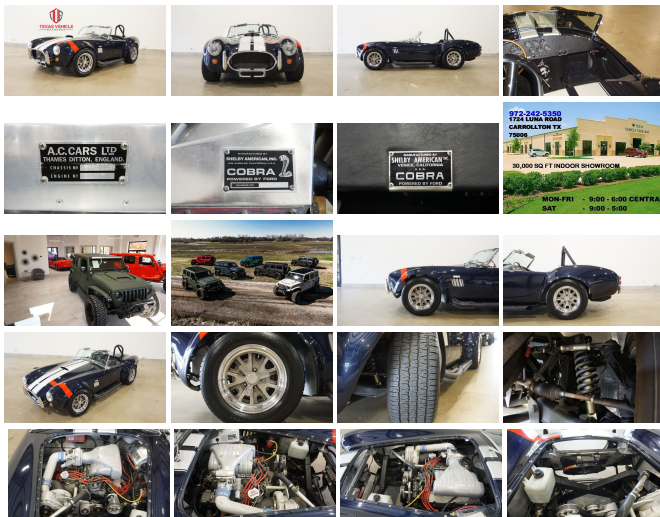

# 2016 Shelby Cobra Replica Factory Five Roadster SUPERCHARGED, 10K

View this car on our website at [tveauto.com/7126823/ebrochure](http://tveauto.com/7126823/ebrochure)

Our Price **\$54,900**

## Specifications:

<b>Year:</b>	2016
<b>VIN:</b>	FFR3058K
<b>Make:</b>	Shelby
<b>Stock:</b>	R3058K
<b>Model/Trim:</b>	Cobra Replica Factory Five Roadster SUPERCHARGED, 10K
<b>Condition:</b>	Pre-Owned
<b>Body:</b>	Convertible
<b>Exterior:</b>	Deep Sapphire Blue
<b>Engine:</b>	306 CI SUPERCHARGED V8 ENGINE
<b>Interior:</b>	Black Vinyl
<b>Transmission:</b>	T-5 5 SPEED MANUAL TRANSMISSION
<b>Mileage:</b>	10,859
<b>Drivetrain:</b>	Rear Wheel Drive

NATION WIDE FINANCING

SUBMIT CREDIT APP [WWW.TVEAUTO.COM](http://WWW.TVEAUTO.COM)

OR CALL 972-242-5350

2016 SHELBY COBRA REPLICIA ROADSTER  
BY FACTORY FIVE, 306 CI SUPERCHARGED  
V8 ENGINE, T-5 5 SPEED MANUAL  
TRANSMISSION WITH CENTERFORCE  
DUAL-FRICTION CLUTCH, ONLY 10K, DEEP  
SAPPHIRE BLUE WITH SILVER STRIPS  
W/BLACK VINYL INTERIOR, POWERDYNE  
SUPERCHARGER, D.S.S. RACING BLOCK,  
EAGLE CONNECTING RODS, E303  
CAMSHAFT, CRANE 1.7 ROLLER ROCKERS,  
30 LB/HR FUEL INJECTORS, EDELBROCK  
70MM THROTTLE BODY, EDELBROCK  
PERFORMER 5.0 RPM II INTAKE MANIFOLD,  
MCD IGNITION SYSTEM, CUDOME

#### Our Location :

2016 Shelby Cobra Replica Factory Five Roadster SUPERCHARGED,10K

Texas Vehicle Exchange - 972-242-5350 - View this car on our website at [tveauto.com/7126823/ebrochure](http://tveauto.com/7126823/ebrochure)