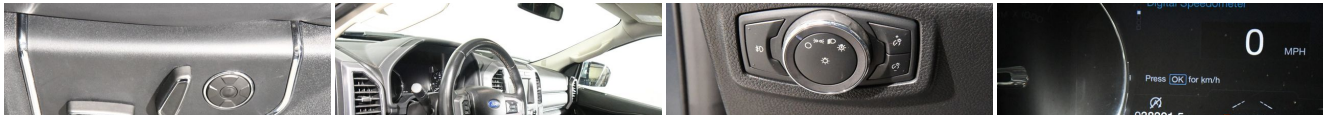

Specifications:

Year:	2019
VIN:	1FMJU1MT9KEA03242
Make:	Ford
Stock:	5152
Model/Trim:	Expedition Platinum
Condition:	Pre-Owned
Body:	SUV
Exterior:	Blue Metallic
Engine:	ENGINE: 3.5L ECOBOOST V6
Interior:	Ebony Leather
Mileage:	38,301
Drivetrain:	4 Wheel Drive
Economy:	City 17 / Highway 22

Vehicle Description

Are you searching for a vehicle that will take your driving experience to the next level? Look no further than this stunning 2019 Ford Expedition Platinum with a sleek blue exterior and luxurious black leather interior. With only 38301 miles, this vehicle is practically brand new and ready to take on any adventure you have in store. Under the hood, you'll find a powerful 3.5L EcoBoost V6 engine that delivers an impressive 400 horsepower and 480 lb-ft of torque. This engine is paired with a 10-speed automatic transmission that provides smooth and effortless shifting, making every drive a joy. But the power and performance of this Expedition Platinum are just the beginning. Step inside the cabin and you'll be greeted with a spacious and comfortable interior that is perfect for long road trips or daily commutes. The black leather seats are not only stylish but also provide excellent support and comfort, ensuring that you arrive at your destination feeling refreshed and relaxed. The Platinum trim level adds even more luxury to this already impressive vehicle. The interior is filled with high-end features such as a panoramic sunroof, a premium B&O sound system, and a wireless charging pad for your phone. The driver's seat is equipped with 10-way power adjustability and memory settings, ensuring that you can find the perfect driving position every time. But the luxury doesn't stop there. The Expedition Platinum also comes with advanced safety features such as adaptive cruise control, blind-spot monitoring, and lane departure warning. These features work together to keep you and your passengers safe on the road, giving you peace of mind no matter where your travels take you. And speaking of travels, the Expedition Platinum is the perfect vehicle for any adventure. With its spacious interior and impressive towing capacity, you can easily pack up all your gear and hit the road. Whether you're heading to the mountains for a weekend of skiing or taking the family on a cross-country road trip, this vehicle has everything you need to make your journey comfortable and enjoyable. In conclusion, the 2019 Ford Expedition Platinum is a vehicle that truly has it all. From its powerful engine and smooth transmission to its luxurious interior and advanced safety features, this vehicle is designed to provide the ultimate driving experience. So why wait? Come test drive this incredible vehicle today and see for yourself why the Expedition Platinum is the perfect vehicle for you.

Installed Options

Interior