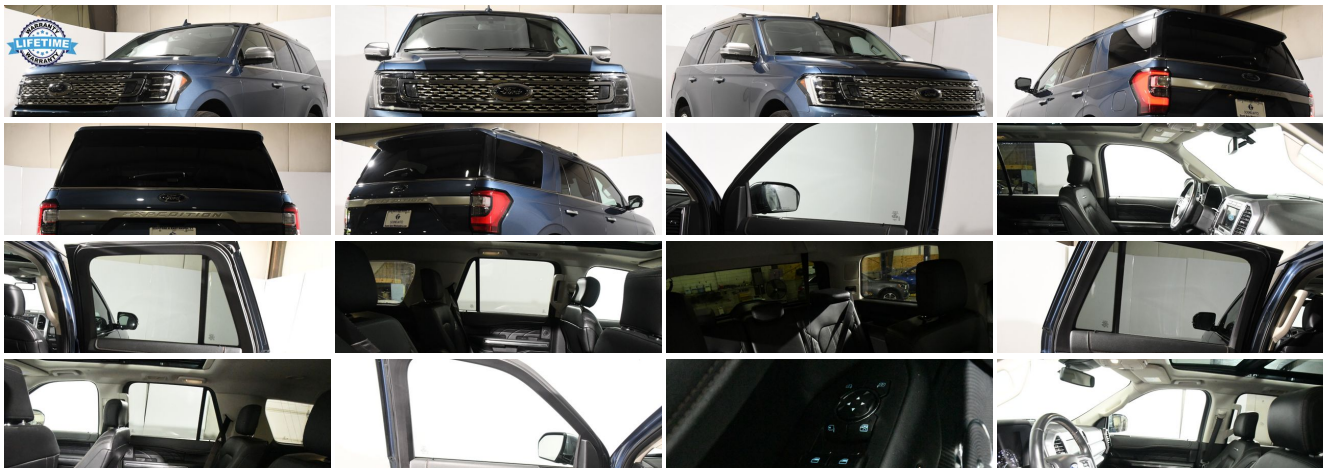

2019 Ford Expedition Platinum

Eric Zuwalick

No-Haggle Price $48,600

View this vehicle on our website at soundautowholesalers.com

139 W Main St, Branford, CT 06405

- Photos
- Details
- Contact