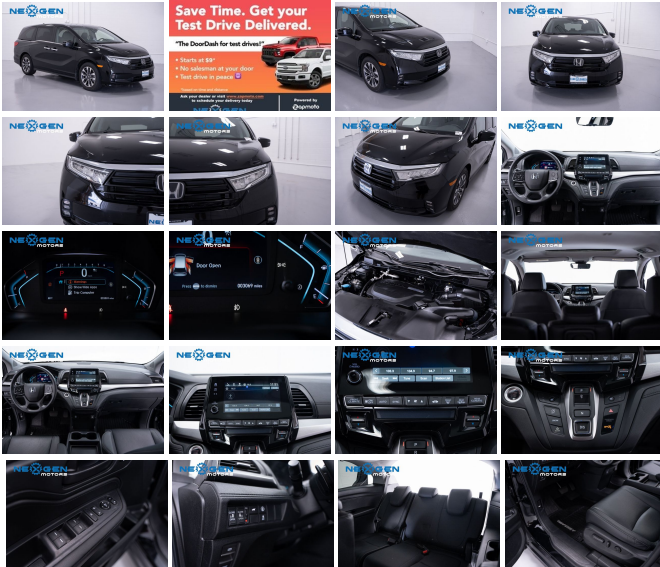

Year: 2021
VIN: 5FNRL6H75MB013725
Make: Honda
Stock: 013725
Model/Trim: Odyssey EX-L
Condition: Pre-Owned
Body: Minivan/Van
Exterior: Crystal Black Pearl
Engine: Engine: 3.5L V6 SOHC 24-Valve i-VTEC
Interior: Black Leather
Mileage: 3,049
Drivetrain: Front Wheel Drive
Economy: City 19 / Highway 28

2021 Honda Odyssey EX-L branded title
 - POWER SLIDING DOORS
 - POWER LIFT GATE
 - APPLE CARPLAY / ANDROID AUTO
 - SUNROOF
 - 8 PASSENGER SEATING
 - REMOTE ENGINE START
 - SAVE THOUSANDS WITH NEXGEN MOTORS!