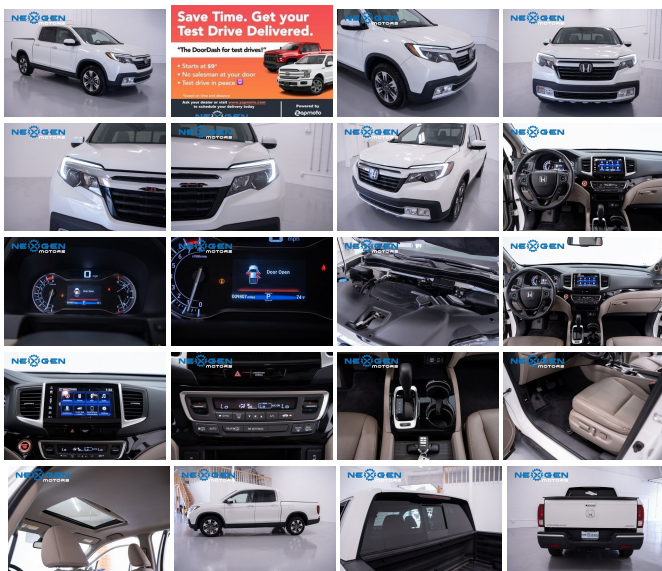

## Specifications:

<b>Year:</b>	2019
<b>VIN:</b>	5FPYK3F78KB023721
<b>Make:</b>	Honda
<b>Stock:</b>	023721
<b>Model/Trim:</b>	Ridgeline RTL-E
<b>Condition:</b>	Pre-Owned
<b>Body:</b>	Pickup Truck
<b>Exterior:</b>	White
<b>Engine:</b>	Engine: 3.5L 24V SOHC i-VTEC V6 -inc: direct fuel injection and Eco Assist system
<b>Interior:</b>	Tan Leather
<b>Mileage:</b>	9,720
<b>Drivetrain:</b>	All Wheel Drive
<b>Economy:</b>	City 18 / Highway 25