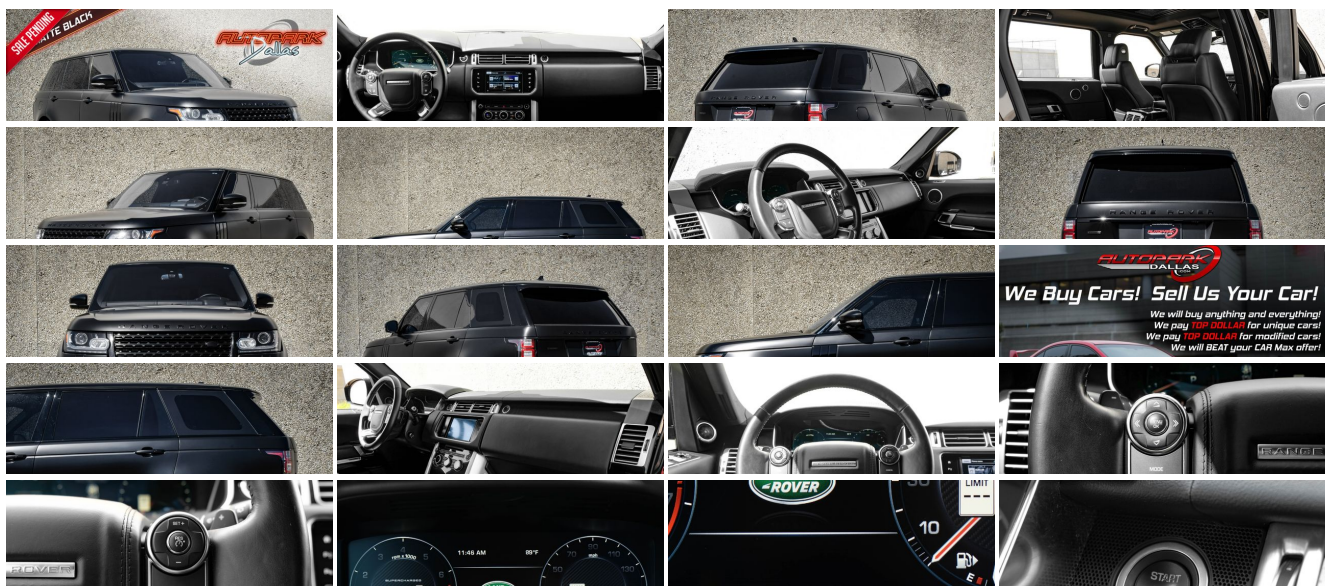

2016 Land Rover Range Rover Supercharged LWB

Website Price \$49,995

View this vehicle on our website at autoparkdallas.com

(214) 945-2601

2061 S Stemmons Fwy , Lewisville, TX 75067

- Photos
- Details
- Contact

Year:	2016
VIN:	SALGS3EF2GA274790
Make:	Land Rover
Model/Trim:	Range Rover Supercharged LWB
Condition:	Pre-Owned
Body:	SUV
Exterior:	Barolo Black
Interior:	Black Leather
Mileage:	74,112
Economy:	City 14 / Highway 19

Vehicle Description

AutoPark Dallas is thrilled to offer you this Gorgeous Matte Black Supercharged Long Wheel Base Range Rover for sale! This car is perfect for the person who wants to be in a large luxury SUV but also likes to have the horsepower to get up and go! Making over 500 Horsepower out of this monstrous supercharged V8 this Car can outrun 90% of other cars on the road all while cruising comfortably in one of the nicest SUVs you can buy. Our Rover here at APD is wrapped in a stealthy matte black vinyl, in amazing condition, this Rover will get you from A to B in style! Underneath the wrap, this Rover was Optioned in Classic Santorini Black Metallic, on a gorgeous Black leather interior. If you're looking to upgrade the family vehicle or just want an amazing SUV then look no further this Range Rover is currently parked in our indoor 16,000 Sq Ft Showroom located in Dallas , Texas amongst our inventory of 100+ other Performance / Modified and Luxury cars!

2014 Range Rover Supercharged

Clean Carfax

LONG WHEEL BASE

Matte Black Wrap

Meridian Signature Sound System

Navigation w/ Voice Commands

Blind Spot Assistance

Lane Departure Warning