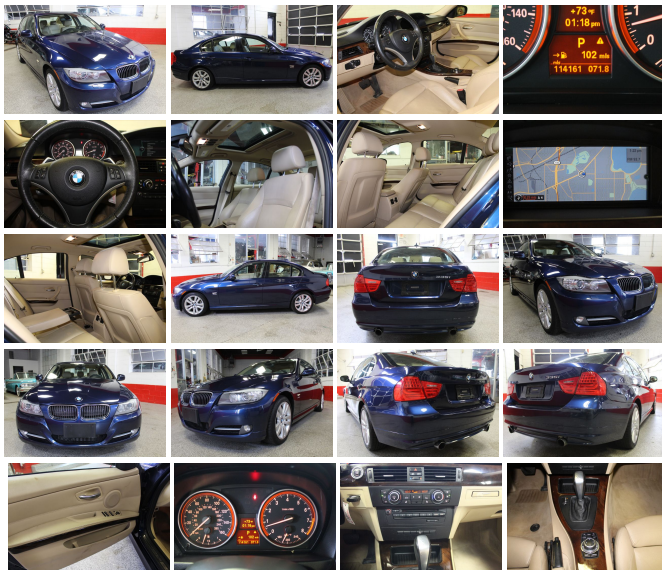

# 2011 BMW 335 X-DRIVE EXCELLENT RUNNER, CLEAN & SERVICED,

**Steve Sherman (952) 303-1411**

View this car on our website at [automotion.autorevo.com/7126106/ebrochure](http://automotion.autorevo.com/7126106/ebrochure)

Our Price **\$12,497**

## Specifications:

<b>Year:</b>	2011
<b>VIN:</b>	WBAPL5G56BNN22042
<b>Make:</b>	BMW 335 X-DRIVE
<b>Stock:</b>	AM232042
<b>Model/Trim:</b>	EXCELLENT RUNNER, CLEAN & SERVICED,
<b>Condition:</b>	Pre-Owned
<b>Body:</b>	Sedan
<b>Exterior:</b>	Le Mans Blue Metallic
<b>Engine:</b>	3.0-liter, 300-horsepower, dual overhead cam (DOHC), inline 24-valve 6-cylinder engine with aluminum engine block, TwinPower Turbo technology, Valvetronic, piezo direct injection, and Double-VANOS steplessly variable valve timing
<b>Interior:</b>	Tan
<b>Mileage:</b>	114,063
<b>Drivetrain:</b>	All Wheel Drive
<b>Economy:</b>	City 18 / Highway 26