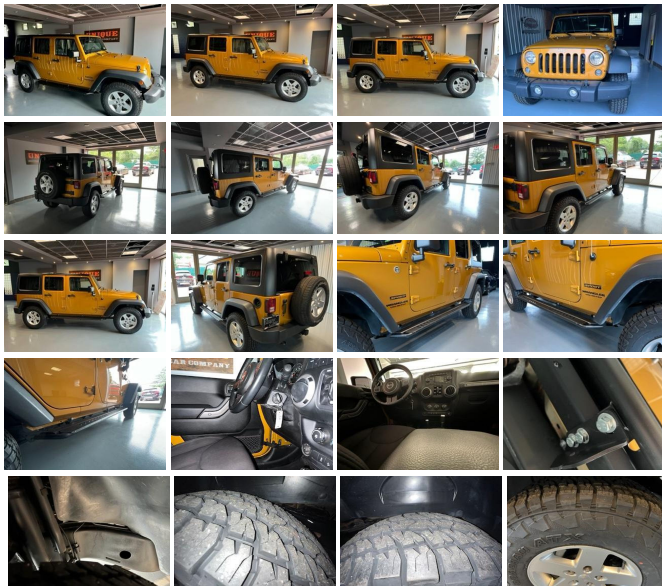

2014 Jeep Wrangler Unlimited Sport

View this car on our website at uniquemotorcarsonline.com/7125873/ebrochure

Our Price **\$22,900**

Specifications:

Year:	2014
VIN:	1C4BJWDG6EL194278
Make:	Jeep
Stock:	194278
Model/Trim:	Wrangler Unlimited Sport
Condition:	Pre-Owned
Body:	SUV
Exterior:	Ampd
Engine:	ENGINE: 3.6L V6 24V VVT
Interior:	Black Cloth
Transmission:	TRANSMISSION: 5-SPEED AUTOMATIC (W5A580)
Mileage:	83,524
Drivetrain:	4 Wheel Drive
Economy:	City 16 / Highway 20

2014 Jeep Wrangler Unlimited Sport 4x4, Amp'd with the black interior, black 3 piece hard top roof, 3.6 liter V-6 and the 5 speed automatic transmission, Sport S package featuring Engine: 3.6L V6 24V VVT, Transmission: 5-Speed Automatic (W5A580), Auto Dim Mirror w/Reading Lamp, Tires: P255/75R17 OWL On/Off Road, Wheels: 17" x 7.5" Aluminum, Leather Wrapped Steering Wheel, Chrome/Leather Wrapped Shift Knob, Power Convenience Group, Front 1-Touch Down Power Windows, Security Alarm, Power Heated Mirrors, Power Locks, Remote Keyless Entry, Deep Tint Sunscreen Windows; other options include connectivity group with bluetooth, TPMS, hill descent control, Trac-Lok differential rear axle, rear window defroster, rear wiper, Sirius radio, sport bar with full padding, hill start assist, Uconnect 130, traction control, command trac, and many other Jeep amenities. One owner and a local trade. Call or email for more information. Visit us on the web at www.UniqueMotorCarsonline.com

-
3.21 REAR AXLE RATIO

-
QUICK ORDER PACKAGE 24S \$3,000
-inc: Engine: 3.6L V6 24V VVT,
Transmission: 5-Speed
Automatic (WSA580), Auto Dim
Mirror w/Reading Lamp, Tires:
P255/75R17 OWL On/Off
Road, Wheels: 17" x 7.5"
Aluminum, Leather Wrapped
Steering Wheel,
Chrome/Leather Wrapped Shift
Knob, Power Convenience
Group, Front 1-Touch Down
Power Windows, Security
Alarm, Power Heated Mirrors,
Power Locks, Remote Keyless
Entry, Deep Tint Sunscreen
Windows