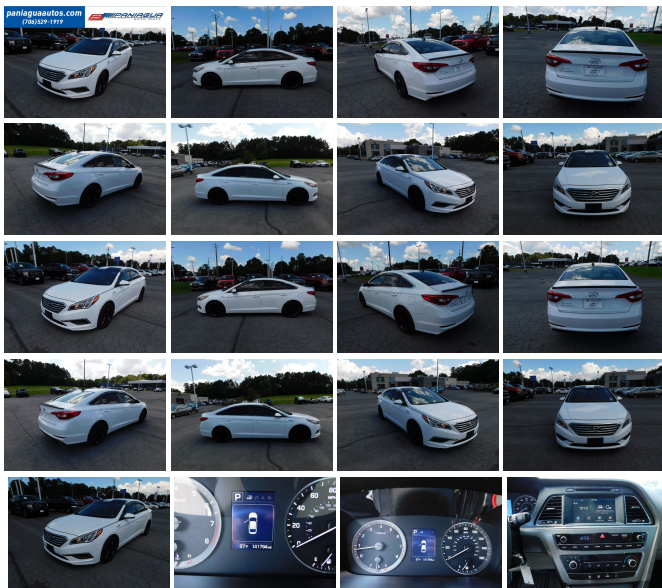

2016 Hyundai Sonata 2.4L SE

View this car on our website at paniaguaautos.com/7125827/ebrochure

Our Price **\$13,900**

Specifications:

Year:	2016
VIN:	5NPE24AF4GH318484
Make:	Hyundai
Stock:	8797
Model/Trim:	Sonata 2.4L SE
Condition:	Pre-Owned
Body:	Sedan
Exterior:	White
Engine:	Engine: 2.4L GDI 4-Cylinder
Interior:	Gray Cloth
Transmission:	AUTOMATIC
Mileage:	141,794
Drivetrain:	Front Wheel Drive
Economy:	City 25 / Highway 38

2016 HYUNDAI SONATA 2.4L 4 CYLINDER AUTOMATIC CLOTH INTERIOR ALL POWER HURRY IN TODAY AND CHECK OUT OUR MOST RECENT INVENTORY WE HAVE THE BEST SELECTION OF USED VEHICLES IN TOWN

2016 Hyundai Sonata 2.4L SE