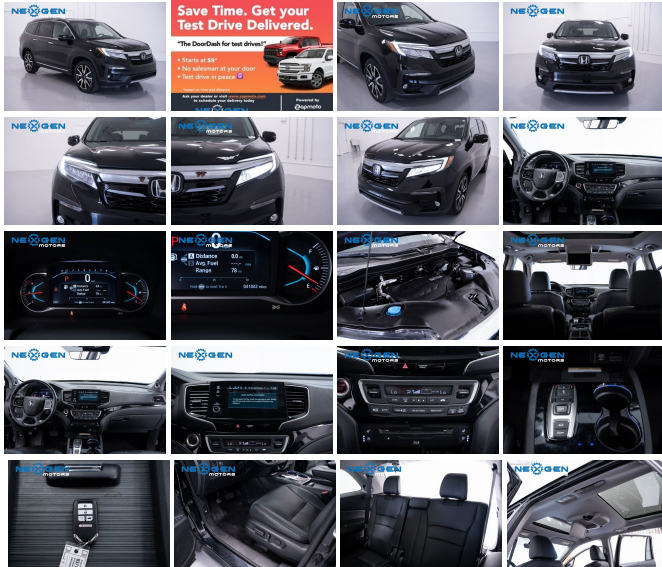

## 2019 Honda Pilot Elite

View this car on our website at [nexgenmotorsutah.com/7125582/ebrochure](https://nexgenmotorsutah.com/7125582/ebrochure)

Our Price **\$28,477**

**Specifications:**

**Year:** 2019  
**VIN:** 5FNYP6H0XKB037182  
**Make:** Honda  
**Stock:** 037182  
**Model/Trim:** Pilot Elite  
**Condition:** Pre-Owned  
**Body:** SUV  
**Exterior:** Crystal Black Pearl  
**Engine:** Engine: 3.5L V6 24-Valve SOHC i-VTEC  
**Interior:** Black Leather  
**Mileage:** 40,912  
**Drivetrain:** All Wheel Drive  
**Economy:** City 19 / Highway 26

- 2019 Honda Pilot branded title
- AWD
- TOW PACKAGE
- LEATHER INTERIOR
- REMOTE ENGINE START
- APPLE CARPLAY / ANDROID AUTO
- REAR ENTERTAINMENT
- HEATED AND COOLED SEATS
- SUNROOF
- AND MUCH MORE!
- SAVE THOUSANDS WITH NEXGEN MOTORS!