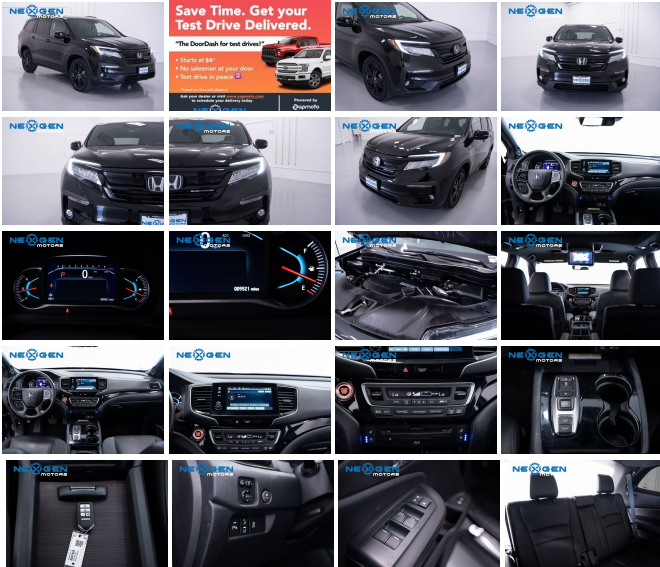

nexgenmotorsutah.com
801-874-3747
986 N State St.
Orem, UT 84057

Nexgen Motors

2020 Honda Pilot Black Edition

View this car on our website at nexgenmotorsutah.com/7125573/ebrochure

Our Price **\$35,477**

Specifications:

Year: 2020
VIN: 5FN9F6H77LB064743
Make: Honda
Stock: 064743
Model/Trim: Pilot Black Edition
Condition: Pre-Owned
Body: SUV
Exterior: Crystal Black Pearl
Engine: Engine: 3.5L V6 24-Valve SOHC i-VTEC
Interior: Black Leather
Mileage: 9,514
Drivetrain: All Wheel Drive
Economy: City 19 / Highway 26

- 2020 Honda Pilot Black Edition branded title
- \$47,625 RETAIL VALUE
- 20,000 LESS MILES THAN MARKET AVERAGE
- APPLE CARPLAY / ANDROID AUTO
- TOW PACKAGE
- COOLED AND HEATED SEATS
- HEATED STEERING WHEEL
- SAVE THOUSANDS WITH NEXGEN MOTORS!