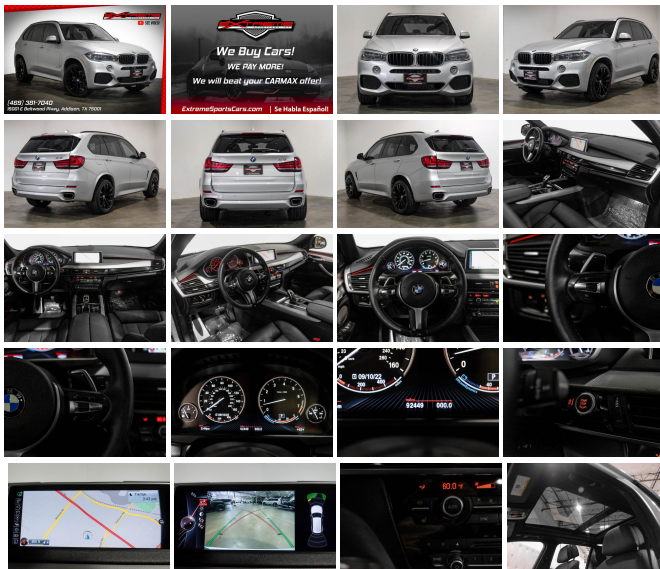

Automatic High Beams \$1,900

Satellite Radio \$2,550

Wheels: 19" M Lt Alloy Double Spoke (Style 792M)

Standard Suspension \$4,450

Harman/Kardon Surround Sound System \$875

Panoramic Sunroof

Park Assist

Navigation

Automatic Transmission

3.0L DOHC I-6 24V Twin Power Turbo Engine

Well Maintained

Very Clean!

Professionally Detailed

And Much More!!

Come see our indoor showroom in Dallas with 70+ carefully selected luxury and performance vehicles! Our inventory includes models from Lexus, BMW, Dodge, Toyota, and more. Our prices and selection can't be beat! Every vehicle is hand-picked, thoroughly inspected for quality and is lovingly detailed. From luxurious midsize sedans to sophisticated crossover SUVs, we have it all.