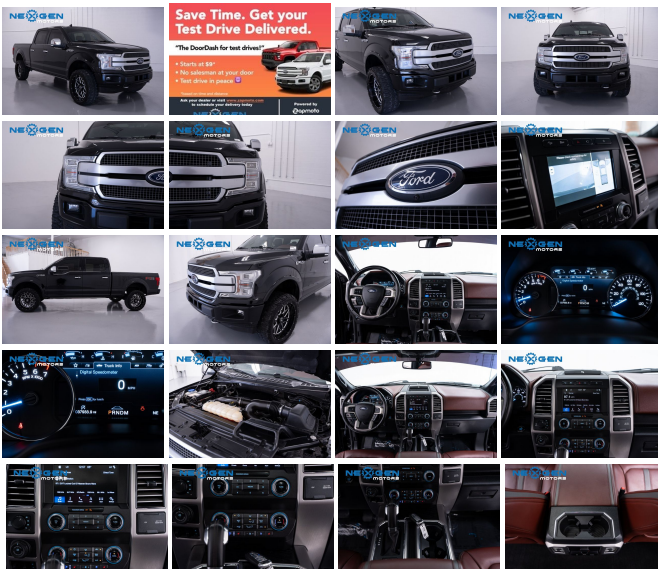

2019 Ford F-150 Platinum

View this car on our website at nexgenmotorsutah.com/7124812/ebrochure

Our Price **\$41,477**

Specifications:

Year:	2019
VIN:	1FTFW1E48KFA16196
Make:	Ford
Stock:	A16196
Model/Trim:	F-150 Platinum
Condition:	Pre-Owned
Body:	Pickup Truck
Exterior:	Black
Engine:	ENGINE: 3.5L V6 ECOBOOST
Interior:	Black Leather
Mileage:	37,970
Drivetrain:	4 Wheel Drive
Economy:	City 17 / Highway 23

2019 Ford F150 branded title

- PLATINUM PACKAGE
- 3.5L ECOBOOST
- 4X4
- NEWER WHEELS
- BED LINER
- LEATHER INTERIOR
- 360 CAMERA
- POWER RUNNING BOARDS
- APPLE CARPLAY
- AND MUCH MORE!
- SAVE THOUSANDS WITH NEXGEN MOTORS!