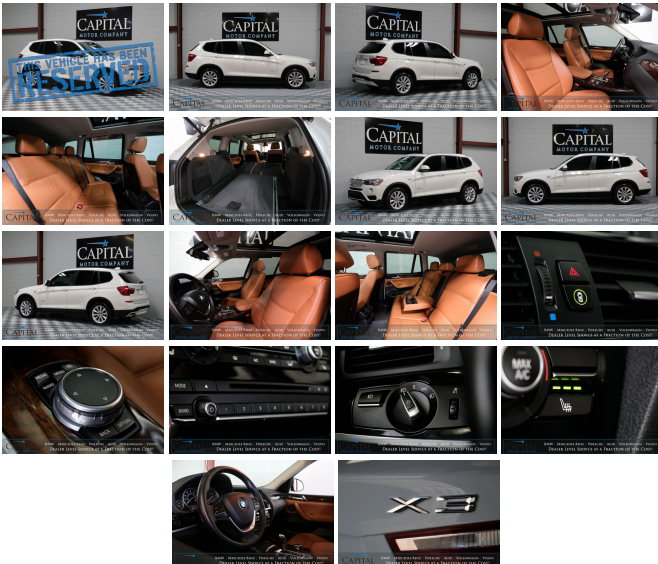

# 2016 BMW X3 xDrive28i AWD Crossover w/Amazing Interior, Navigation, Panoramic Moonroof & Driver Assist Pkg

View this car on our website at [capitalmotorcompany.com/7124248/ebrochure](http://capitalmotorcompany.com/7124248/ebrochure)

We have for sale a stunning 2016 BMW X3 xDrive28i All-Wheel Drive Luxury-Sport Crossover that looks and drives amazing! It has gorgeous Alpine White exterior with 18-Inch Wheels that give this BMW an incredible stance and of course the two-tone Saddle Brown and Black interior is absolutely beautiful! If you're looking for a clean, sporty crossover that won't cost an arm and a leg to own and drive, this BMW X3 is the perfect choice and we know that if you like how it looks in the pictures you will fall in love when you get to drive it!