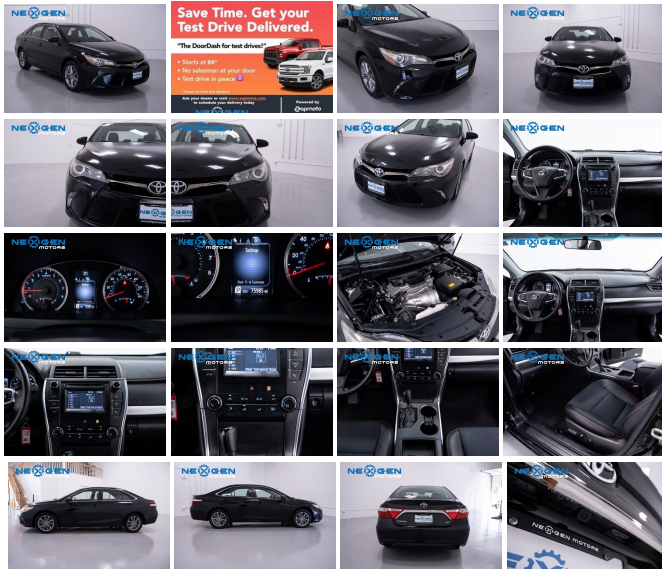

nexgenmotorsutah.com
801-874-3747
986 N State St.
Orem, UT 84057

Nexgen Motors

2015 Toyota Camry XLE

View this car on our website at nexgenmotorsutah.com/7124132/ebrochure

Our Price **\$15,000**

Specifications:

Year:	2015
VIN:	4T1BF1FK0FU965122
Make:	Toyota
Stock:	142215A
Model/Trim:	Camry XLE
Condition:	Pre-Owned
Body:	Sedan
Exterior:	Super White
Engine:	Engine: 2.5L I-4 DOHC SMPI
Interior:	Ash/Black Leather
Mileage:	76,114
Drivetrain:	Front Wheel Drive
Economy:	City 25 / Highway 35

2015 Toyota Camry SE clean title.

- POWER SEAT
- BACK UP CAMERA
- KEYLESS ENTRY
- BLUETOOTH
- LEATHER INTERIOR
- SAVE THOUSANDS WITH NEXGEN MOTORS!

- CALL 801-874-3747 TO TEST DRIVE TODAY!!

** Too busy? We use a third party service called Zapmoto (think DoorDash but for test drives) to bring the car to you. Starts at \$9 for time and distance (refunded if purchase is made). Call us to arrange your test drive!