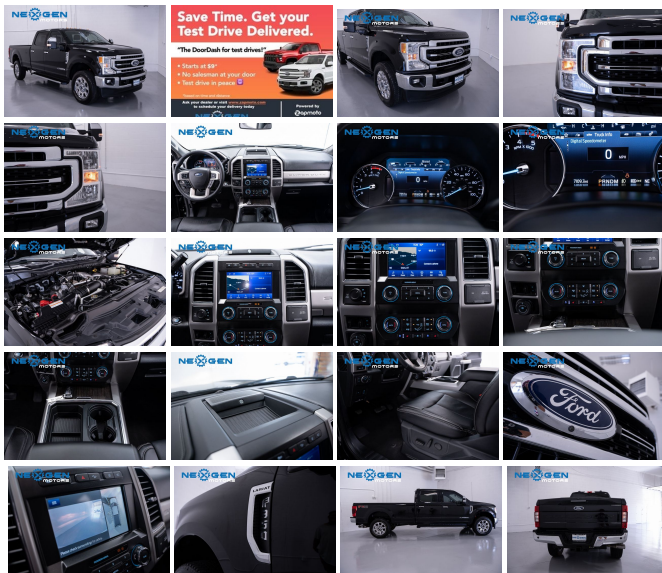

### Specifications:

**Year:** 2021  
**VIN:** 1FT8W3BT0MED76393  
**Make:** Ford  
**Stock:** D76393  
**Model/Trim:** Super Duty F-350 SRW Pickup LARIAT  
**Condition:** Pre-Owned  
**Body:** Pickup Truck  
**Exterior:** Black  
**Engine:** ENGINE: 6.7L 4V OHV POWER STROKE V8 TURBO DIESEL B20  
**Interior:** Black / Dark Marsala Leather  
**Mileage:** 7,168  
**Drivetrain:** 4 Wheel Drive

2021 Ford F350 Super Duty branded title  
 - \$81,375 RETAIL VALUE  
 - LARIAT PACKAGE  
 - FX4  
 - 4X4  
 - COOLED AND HEATED SEATS  
 - HEATED STEERING WHEEL  
 - ANDROID AUTO AND APPLE CARPLAY  
 - BANG & OLDFSEN STEREO  
 - 5TH WHEEL PREP PACKAGE  
 - POWER SLIDING REAR WINDOW  
 - SAVE THOUSANDS WITH NEXGEN MOTORS!