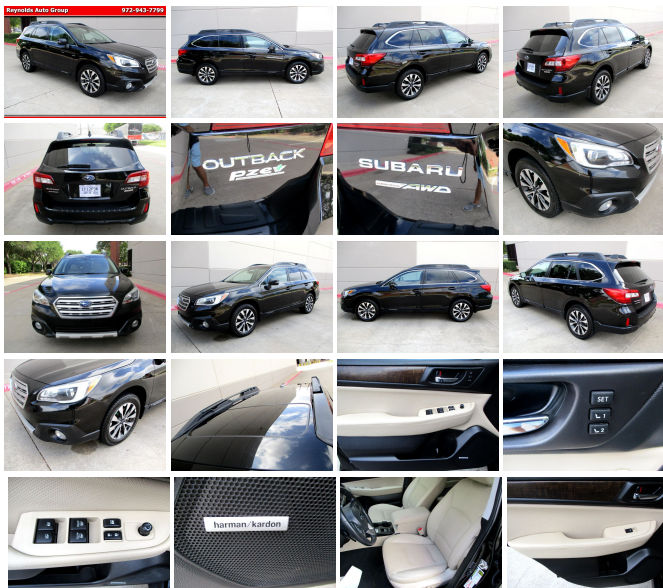

2017 Subaru Outback Limited

View this car on our website at reynoldsautotx.com/7123908/ebrochure

Reynolds Auto Group 972-943-7799

reynoldsautogrouptx.com

Our Price **\$25,333**

Specifications:

Year:	2017
VIN:	4S4BSANC2H3254603
Make:	Subaru
Stock:	254603
Model/Trim:	Outback Limited
Condition:	Pre-Owned
Body:	SUV
Exterior:	Black
Engine:	Engine: 2.5L DOHC 16 Valve 4-Cylinder - inc: Active Valve Control System (AVCS), Variable Valve Timing and Electronic Throttle Control (ETC)
Interior:	Tan Leather
Mileage:	75,448
Drivetrain:	All Wheel Drive
Economy:	City 25 / Highway 32

One Owner. Bought new in McKinney. I have a folder full of service records that the previous owner kept. This is a super nice vehicle that is as clean as you will find on the market today. It is the Limited Edition with leather and looks like it has every option available on it. This car runs and drives like a dream and out shop could not find anything that it needed. There is an almost brand-new set of tires on it as well. Subaru makes an excellent vehicle that is top rated for both reliability and safety. After driving this vehicle and feeling the quality of it I was surprised. When you take a look around this SUV you will be pleased at how nice it is inside and out. The tan leather interior looks like new and the exterior still shines like new. It has the factory floor mats along with a rubber set of factory mats over them. The previous owner took pride in his ownership, and you can certainly tell by looking at it and driving it. Should you want to come in and take a look and drive please give Rocky Reynolds a call or text at 214-542-7794 so we can set up a convenient time for you to come in. We are a family owned and operated business in Texas since 1959. We would appreciate just the opportunity to earn your business.