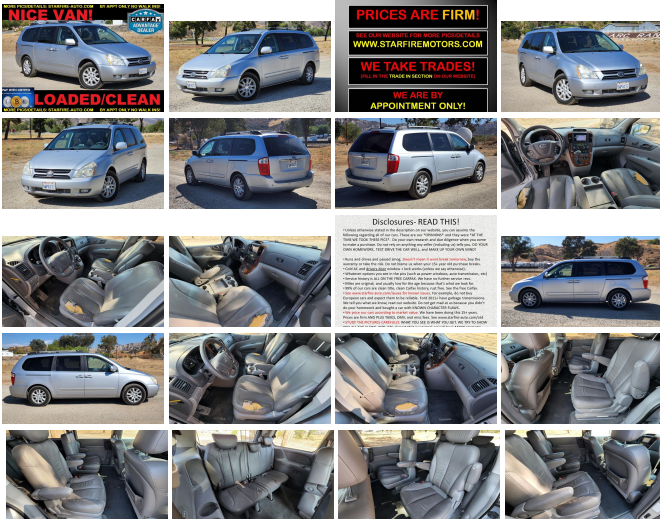

2006 Kia Sedona EX

View this car on our website at starfire-auto.com/7123666/ebrochure

Our Price **\$4,490**

Specifications:

Year:	2006
VIN:	KNDMB233366098699
Make:	Kia
Stock:	DF818272K
Model/Trim:	Sedona EX
Condition:	Pre-Owned
Body:	Minivan/Van
Exterior:	Silver
Engine:	3.8L DOHC MPFI 24-valve V6 engine
Interior:	Gray Cloth
Transmission:	AUTOMATIC
Mileage:	166,902
Drivetrain:	Front Wheel Drive
Economy:	City 18 / Highway 25

DETAILS COMING SOON!

* CLEAN TITLE * REALLY NICE VAN FOR THE MONEY * WELL LOADED *

EVERYTHING WE KNOW IS ON OUR FAQ PAGE:

WWW.STARFIRE-AUTO.COM/FAQ

WE ARE BY APPOINTMENT ONLY.

OUR PRICES ARE NOT NEGOTIABLE!

Vehicle History Report : as Of 04/24/2024

Snapshot

2006 KIA SEDONA EX

No accidents or damage reported to CARFAX

16 Service history records

At least 1 open recall

3 Previous owners

Personal vehicle