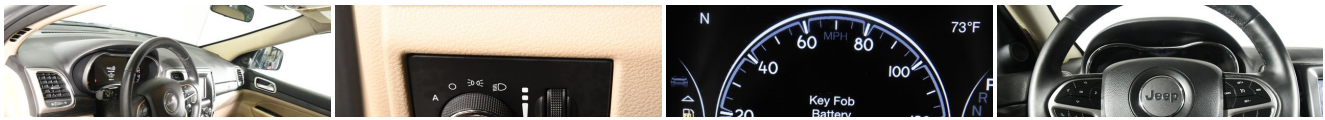

Specifications:

Year:	2019
VIN:	1C4RJFAG1KC748647
Make:	Jeep
Stock:	5135
Model/Trim:	Grand Cherokee Laredo E
Condition:	Pre-Owned
Body:	SUV
Exterior:	Billet Silver Metallic Clearcoat
Engine:	ENGINE: 3.6L V6 24V VVT UPG I W/ESS
Interior:	Lt Frost Beige/Black Cloth
Mileage:	65,795
Drivetrain:	4 Wheel Drive
Economy:	City 18 / Highway 25

Vehicle Description

FREE LIFETIME POWERTRAIN WARRANTY with no deductible or mileage limit. (See Website for Complete Details - not available on Range Rover, Porsche, Tesla or other electric vehicles or vehicles with over 100,000 miles at time of sale.). We are A PLUS RATED by the Better Business Bureau - HIGHEST RATING POSSIBLE. Every vehicle is VALUE PRICED & SOUND AUTO CERTIFIED. CLICK ON THE {CARVANA? CARMAX?} TAB TO SEE HOW WE PROVIDE MORE VALUE AND CONVENIENCE THAN THE NATIONAL COMPETITORS.

Installed Options

Interior