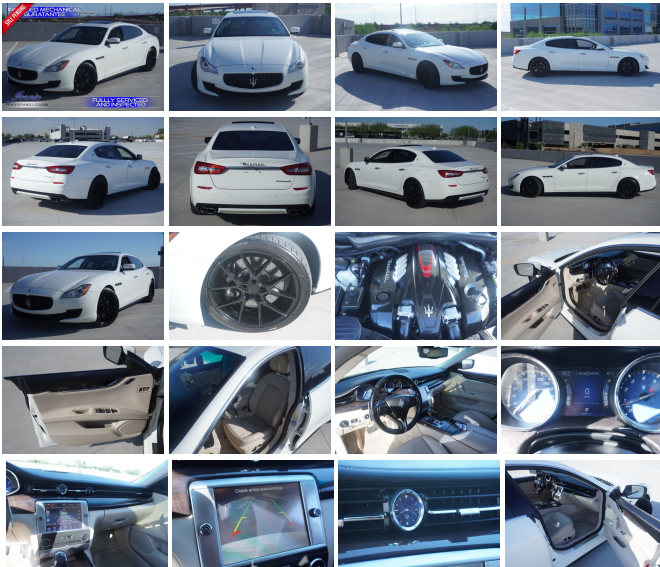

2014 Maserati Quattroporte GTS

View this car on our website at iconicpreferred.com/7122757/ebrochure

Our Price **\$25,919**

Specifications:

Year:	2014
VIN:	ZAM56PPA7E1082043
Make:	Maserati
Stock:	082043
Model/Trim:	Quattroporte GTS
Condition:	Pre-Owned
Body:	Sedan
Exterior:	Bianco
Engine:	Engine: 3.8L Twin Turbo V8
Interior:	Sabbia Leather
Mileage:	102,498
Drivetrain:	Rear Wheel Drive
Economy:	City 13 / Highway 22

PLEASE CALL OR TEXT 480-843-5171 FOR APPOINTMENT. INCLUDES AN ARMOR SHEILD 50/50 GUARANTEE. THIS 2014 MASERATI QUATTROPORTE GTS HAS A CERTIFIED CLEAN VEHICLE HISTORY REPORT AND HAS BEEN FULLY INSPECTED & RECONDITIONED FOR YOUR CONVENIENCE. WE MAKE THE EFFORT TO INSURE ALL OUR INVENTORY LOOK FLAWLESS, SO WHEN YOU WALK IN TO OUR SHOWROOM YOU WILL BE LOOKING AT THE MOST BEAUTIFUL CAR ON THE MARKET. THIS CAR HAS HAD A CONCOURSE DETAIL, PAINT RESTORATION, DING / DENT REMOVAL AND LEATHER RECONDITIONING. WE SPEND THE TIME AND MONEY TO INCREASE AND HELP PRESERVE THE VALUE OF YOUR NEXT VEHICLE. THIS ABSOLUTELY BEAUTIFUL ITALIAN PERFORMANCE SEDAN IS POWERED BY THE TWIN TURBO CHARGED 3.8 LITER MOTOR OF THE FERRARI 488 GTB WHICH HAS BEEN PROVEN AS ONE OF FERRARI'S ALL TIME BEST MOTORS. THIS QUATTROPORTE GTS HAS EXCELLENT SERVICE HISTORY AND ALL WORK HAS BEEN COMPLETED AT A FACTORY AUTHORIZED FERRARI MASERATI SERVICE FACILITY. THEIS MASERATI NOT ONLY LOOK GORGEOUS BUT IT PERFORMES LIKE A SOPRTS CAR WITH ADJUSTABLE SUSPENSION THAT ALLOWS YOU TO SELECT FROM A COMFORTABLE SMOOTH RIDE TO A MUCH MORE RIDGID SPORTY FEEL. THIS GTS HAS HEATED AND COOLED LEATHER SEATS, MULTI ZONE CLIMATE CONTROL, BLUETOOTH CONECTIVITY, SATLITE RADIO, GPS NAVIGATION, POWER SLIDING GLASS MOON ROOF AND A PREMIUM AUDIO SYSTEM THAT ROCKS. COME DOWN TO OUR ALL INDOOR AND CLIMATE CONTROLLED SHOWROOM TODAY LOCATED IN SUNNY TEMPE, ARIZONA AND SEE FOR YOURSELF. PLEASE CALL OR TEXT (480)843-5171 FOR APPOINTMENT. THIS LOW ADVERTISED PRICE IS AN INTERNET CASH SPECIAL, CUSTOM TAILORED