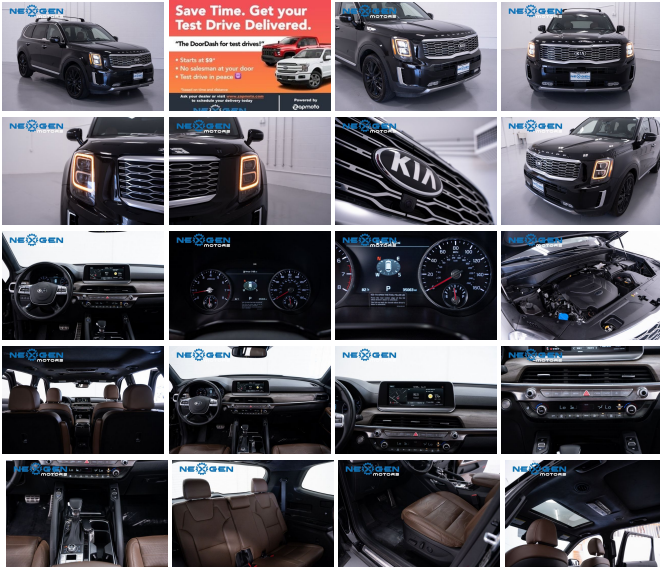

## 2020 Kia Telluride SX

View this car on our website at [nexgenmotorsutah.com/7122628/ebrochure](https://nexgenmotorsutah.com/7122628/ebrochure)

Our Price **\$38,497**

**Specifications:**

<b>Year:</b>	2020
<b>VIN:</b>	5XYP5DHC2LG028452
<b>Make:</b>	Kia
<b>Stock:</b>	028452
<b>Model/Trim:</b>	Telluride SX
<b>Condition:</b>	Pre-Owned
<b>Body:</b>	SUV
<b>Exterior:</b>	Ebony Black
<b>Engine:</b>	Engine: Lambda II 3.8L GDI DOHC V6 w/Dual CVVT
<b>Interior:</b>	Black Leather
<b>Mileage:</b>	35,099
<b>Drivetrain:</b>	All Wheel Drive
<b>Economy:</b>	City 19 / Highway 24

- 2020 Kia Telluride SX branded title
- \$46,900 RETAIL VALUE
- AWD
- APPLE CARPLAY / ANDROID AUTO
- HEATED AND COOLED SEATS
- DUAL SUNROOF
- REAR BUCKET SEATS
- 360 CAMERA
- DRIVER ASSIST PACKAGE
- SAVE THOUSANDS WITH NEXGEN MOTORS!