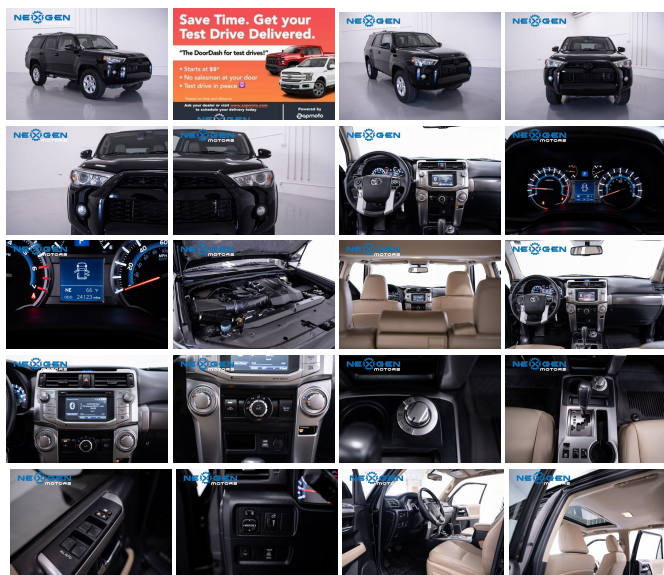

Specifications:

Year: 2019
VIN: JTEBU5JR0K5727809
Make: Toyota
Stock: 727809
Model/Trim: 4Runner SR5 Premium
Condition: Pre-Owned
Body: SUV
Exterior: Midnight Black Metallic
Engine: Engine: 4.0L V6 DOHC SMPI
Interior: Tan
Mileage: 24,040
Drivetrain: 4 Wheel Drive
Economy: City 17 / Highway 20

2019 Toyota 4Runner SR5 Premium branded title
 - 4X4
 - LEATHER INTERIOR
 - KEYLESS ENTRY
 - SUNROOF
 - TOW PACKAGE
 - REAR SLIDING WINDOW
 - HEATED SEATS
 SAVE THOUSANDS WITH NEXGEN MOTORS!

- CALL 801-874-3747 TO TEST DRIVE TODAY!!