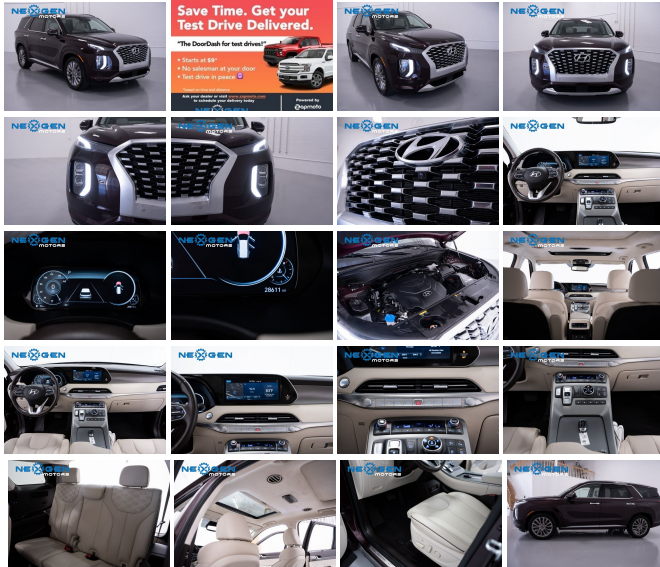

- 2020 Hyundai Palisade branded title
- LIMITED PACKAGE
- AWD
- APPLE CARPLAY / ANDROID AUTO
- NEWER TIRES
- 360 CAMERA
- DRIVER ASSIST PACKAGE
- AND MUCH MORE!
- SAVE THOUSANDS WITH NEXGEN MOTORS!

- CALL 801-874-3747 TO TEST DRIVE TODAY!!