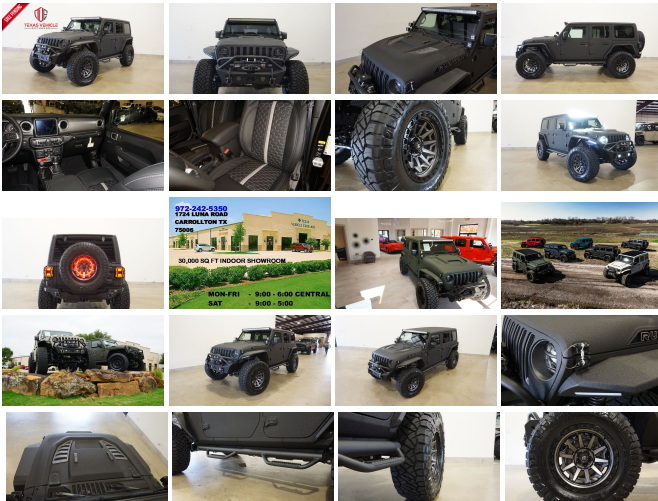

# 2022 Jeep Wrangler Unlimited Rubicon 4X4 DIESEL, DUPONT KEVLAR, LIFT, LED'S

View this car on our website at [tveauto.com/7121694/ebrochure](https://tveauto.com/7121694/ebrochure)

Our Price **\$94,899**

## Specifications:

<b>Year:</b>	2022
<b>VIN:</b>	1C4JJXFM3NW214280
<b>Make:</b>	Jeep
<b>Stock:</b>	214280
<b>Model/Trim:</b>	Wrangler Unlimited Rubicon 4X4 DIESEL, DUPONT KEVLAR, LIFT, LED'S
<b>Condition:</b>	Pre-Owned
<b>Body:</b>	SUV
<b>Exterior:</b>	Black
<b>Engine:</b>	ENGINE: 3.0L V6 TURBO DIESEL W/ESS G3
<b>Interior:</b>	Black Leather
<b>Transmission:</b>	TRANSMISSION: 8-SPEED AUTOMATIC (8HP75)
<b>Mileage:</b>	50
<b>Drivetrain:</b>	4 Wheel Drive
<b>Economy:</b>	City 17 / Highway 23