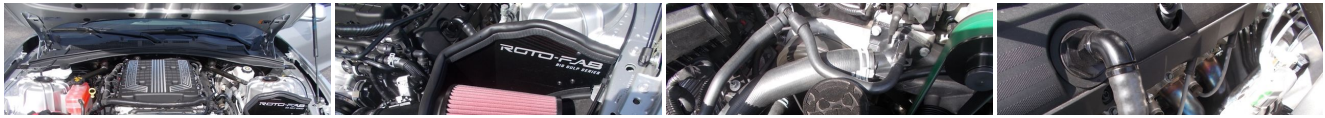

Mike's Auto Sales

9316848671

1664 Fairfield Pike , Shelbyville, TN 37160

- Photos
- Details
- Contact

Specifications:

Year:	2019
VIN:	1G1FK1R64K0122664
Make:	Chevrolet
Stock:	86922
Model/Trim:	Camaro ZL1
Condition:	Pre-Owned
Body:	Coupe
Exterior:	Silver Ice Metallic
Engine:	ENGINE, 6.2L SUPERCHARGED V8 DI, VVT
Interior:	Jet Black with Red accents Leather
Transmission:	TRANSMISSION, 10-SPEED AUTOMATIC
Mileage:	5,010
Drivetrain:	Rear Wheel Drive
Economy:	City 13 / Highway 21