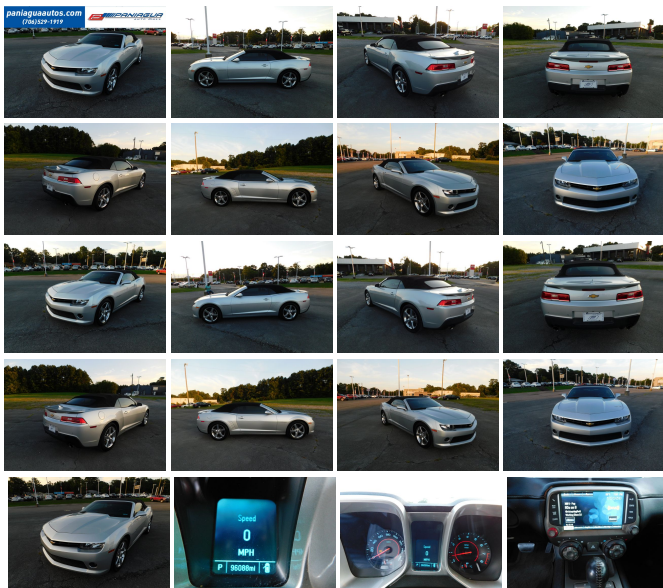

2014 Chevrolet Camaro LT

View this car on our website at paniaguaautos.com/7121567/ebrochure

Our Price **\$14,995**

Specifications:

Year:	2014
VIN:	2G1FB3D39E9324676
Make:	Chevrolet
Stock:	9009
Model/Trim:	Camaro LT
Condition:	Pre-Owned
Body:	Convertible
Exterior:	Silver
Engine:	ENGINE, 3.6L SIDI DOHC V6 VVT
Interior:	Black Cloth
Transmission:	TRANSMISSION, 6-SPEED AUTOMATIC
Mileage:	96,088
Drivetrain:	Rear Wheel Drive
Economy:	City 18 / Highway 27

2014 CHEVROLET CAMARO LT 3.6L V6 AUTOMATIC NICE CLEAN CLOTH INTERIOR ALL POWER HURRY IN TODAY AND CHECK OUT OUR MOST RECENT INVENTORY

2014 Chevrolet Camaro LT

Paniagua Auto Mall - 706-529-1919 & 423-472-4045 - View this car on our website at paniaguaautos.com/7121567/ebrochure

Exterior

- Convertible top, power folding includes glass rear window with integral defogger
- Headlamps, halogen composite with automatic exterior lamp control
- Tires, P245/55R18 touring, blackwall, all-season
- Wheels, 18" (45.7 cm) painted aluminum- Door handles, body-color

Option Packages

Factory Installed Packages

ENGINE, 3.6L SIDI DOHC V6 VVT
 (323 hp [240.8 kW] @ 6800 rpm, 278 lb-ft of torque [375.3 N-m] @ 4800 rpm)

TRANSMISSION, 6-SPEED AUTOMATIC
 includes TAPshift manual shift controls on steering wheel \$1,185