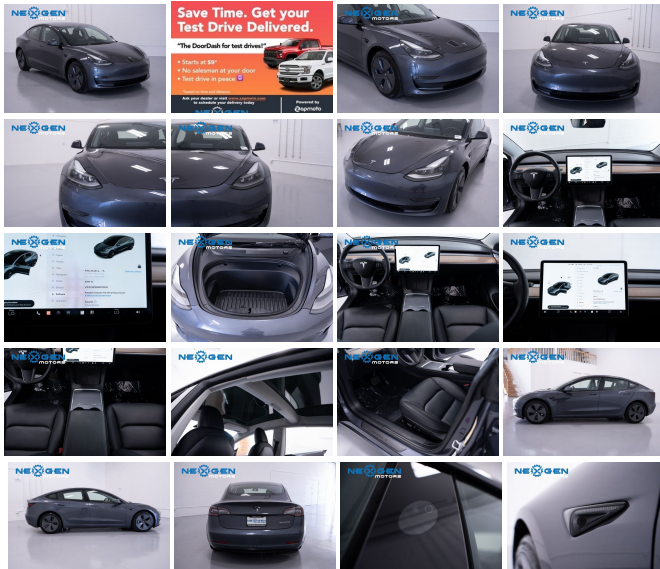

2022 Tesla Model 3 Long Range

View this car on our website at nexgenmotorsutah.com/7121556/ebrochure

Our Price **\$43,000**

Specifications:

Year:	2022
VIN:	5YJ3E1EB8NF135878
Make:	Tesla
Stock:	135878
Model/Trim:	Model 3 Long Range
Condition:	Pre-Owned
Body:	Sedan
Exterior:	Gray
Interior:	Black
Mileage:	6,859
Drivetrain:	All Wheel Drive
Economy:	City 134 / Highway 126

2022 Tesla Model 3 Long Range branded title

- \$68,125 RETAIL VALUE

- AWD

- AUTOPILOT

- NEWER TIRES

- POWER SEATS

- SAVE THOUSANDS WITH NEXGEN MOTORS!

- CALL 801-874-3747 TO TEST DRIVE TODAY!! ** Too busy? We use a third party service called Zapmoto (think DoorDash but for test drives) to bring the car to you. Starts at \$9 for time and distance (refunded if purchase is made). Call us to arrange your test drive!