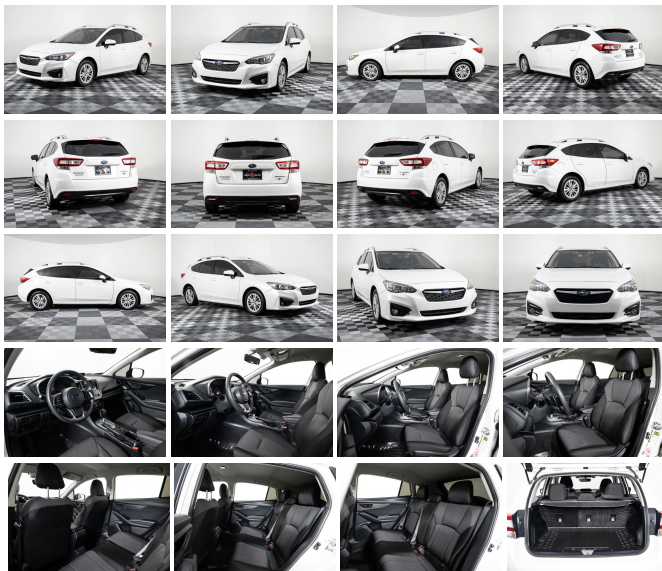

2018 Subaru Impreza Premium

View this car on our website at asayauto.com/7121487/ebrochure

Our Price **\$16,995**

Specifications:

Year:	2018
VIN:	4S3GTAD64J3722288
Make:	Subaru
Stock:	P6541
Model/Trim:	Impreza Premium
Condition:	Pre-Owned
Body:	Sedan
Exterior:	Crystal White Pearl
Engine:	Engine: 2.0L DOHC 16V 4-Cylinder -inc: Electronic Throttle Control (ETC)
Interior:	Cloth
Mileage:	43,501
Drivetrain:	All Wheel Drive
Economy:	City 28 / Highway 37

HAPPY NEW YEARS! BIG SAVINGS GOING ON NOW! ** PREMIUM PACKAGE * HEATED SEATS * AWD * This Impreza came in on trade with a branded title ** **We will price match any equally equipped vehicle within 300 miles of our dealership** **Credit Union and bank financing available** ** We take trades and can arrange buyer financing ** * Call or text us 24 hours at 385-323-8407 with any questions!

Exterior

- Wheels: 16" Alloy- Tires: 205/55R16 89V AS- Steel Spare Wheel
- Compact Spare Tire Mounted Inside Under Cargo- Clearcoat Paint
- Body-Colored Front Bumper
- Body-Colored Rear Bumper w/Black Rub Strip/Fascia Accent
- Black Side Windows Trim and Black Rear Window Trim - Body-Colored Door Handles
- Body-Colored Power Heated Side Mirrors w/Manual Folding
- Fixed Rear Window w/Fixed Interval Wiper and Defroster- Light Tinted Glass
- Variable Intermittent Wipers w/Heated Wiper Park- Galvanized Steel/Aluminum Panels
- Lip Spoiler- Black Grille w/Chrome Surround- Liftgate Rear Cargo Access
- Tailgate/Rear Door Lock Included w/Power Door Locks- Roof Rack Rails Only
- Auto On/Off Aero-Composite Halogen Daytime Running Headlamps w/Delay-Off
- Perimeter/Approach Lights