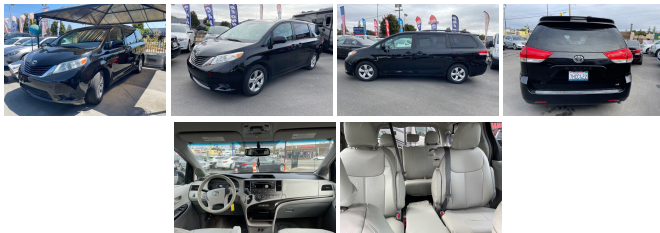

## 2014 Toyota Sienna LE

View this car on our website at [4seasonscars.com/7121443/ebrochure](http://4seasonscars.com/7121443/ebrochure)

Our Price **\$18,900**

### Specifications:

<b>Year:</b>	2014
<b>VIN:</b>	5TDDK3DC8ES511212
<b>Make:</b>	Toyota
<b>Stock:</b>	FS121216
<b>Model/Trim:</b>	Sienna LE
<b>Condition:</b>	Pre-Owned
<b>Body:</b>	Minivan/Van
<b>Exterior:</b>	Black
<b>Engine:</b>	Engine: 3.5L DOHC V6 SMPI
<b>Interior:</b>	Gray Cloth
<b>Mileage:</b>	92,238
<b>Drivetrain:</b>	Front Wheel Drive
<b>Economy:</b>	City 18 / Highway 25

## Vehicle History Report : as Of 11/26/2022

**CARFAX**

Snapshot

**2014 TOYOTA SIENNA LE**

**Damage reported: minor damage**

**12** Service history records

CARFAX 1-Owner vehicle

Personal vehicle