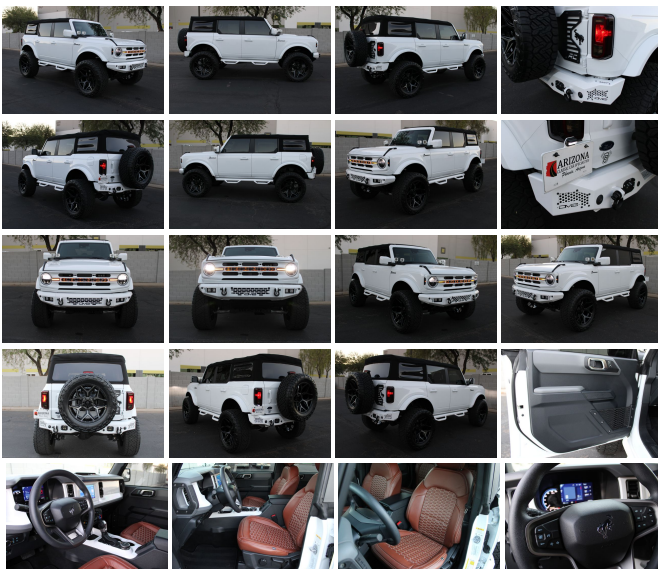

2022 Ford Bronco

Danny Diedrich 602-513-3298

View this car on our website at arizonaclassiccarsales.com/7121339/ebrochure

Our Price **$99,950**

Retail Value **$109,950**

Specifications:

Year:	2022
VIN:	1FMDE5BH3NLB15809
Make:	Ford
Stock:	B15809
Model/Trim:	Bronco
Condition:	Pre-Owned
Body:	SUV
Exterior:	White
Engine:	ENGINE: 2.3L ECOBOOST I-4
Interior:	Brown
Mileage:	4,005
Drivetrain:	4 Wheel Drive
Economy:	City 17 / Highway 18

Take a 360 virtual tour!

Unleash Your Adventurous Spirit with the Nearly-New 2022 Ford Bronco

Ladies and Gentlemen, feast your eyes on the epitome of rugged elegance and unbridled power - the 2022 Ford Bronco with a mere 4,005 miles on the odometer. This isn't just a vehicle; it's a passport to a life less ordinary. Clad in a pristine white exterior that gleams under the sun, this Bronco stands as a beacon of adventure, ready to conquer terrains and turn heads.

Step inside, and you'll be enveloped in an interior that exudes sophistication with a