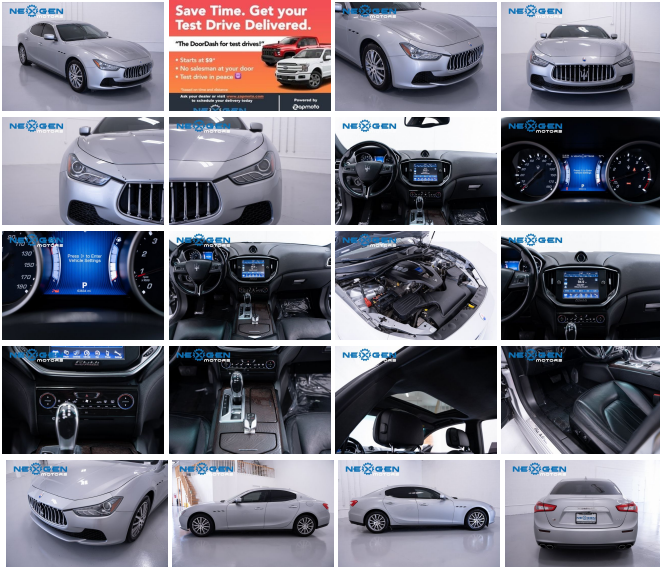

## 2014 Maserati Ghibli S Q4

View this car on our website at [nexgenmotorsutah.com/7121206/ebrochure](http://nexgenmotorsutah.com/7121206/ebrochure)

Our Price **\$24,977**

**Specifications:**

**Year:** 2014  
**VIN:** ZAM57RTA6E1095428  
**Make:** Maserati  
**Stock:** 844951A  
**Model/Trim:** Ghibli S Q4  
**Condition:** Pre-Owned  
**Body:** Sedan  
**Exterior:** Bianco  
**Engine:** Engine: 3.0L Twin Turbo V6  
**Interior:** Black Leather  
**Mileage:** 63,616  
**Drivetrain:** All Wheel Drive  
**Economy:** City 15 / Highway 25

- 2014 Maserati Ghibli clean title
- S Q4 PACKAGE
- AWD
- LEATHER INTERIOR
- SUNROOF
- BACKUP CAMERA
- HEATED SEATS
- SAVE THOUSANDS WITH NEXGEN MOTORS!

- CALL 801-874-3747 TO TEST DRIVE TODAY!!

\*\* Too busy? We use a third party service called Zapmoto (think DoorDash but for test drives) to bring the car to you. Starts at \$9 for time and distance (refunded if purchase is made). Call us to arrange your test drive!

## Exterior

- Wheels: 18" Vulcano Machined Polished Alloy
- Tires: P235/50R18 Front & P275/45R18 Rear- Tire Mobility Kit- Aluminum Spare Wheel
- Compact Spare Tire Mounted Inside Under Cargo- Clearcoat Paint
- Express Open/Close Sliding And Tilting Glass 1st Row Sunroof w/Sunshade
- Body-Colored Front Bumper- Body-Colored Rear Bumper- Chrome Side Windows Trim
- Chrome Door Handles
- Body-Colored Power w/Tilt Down Heated Auto Dimming Side Mirrors w/Power Folding and Turn Signal Indicator
- Fixed Rear Window w/Defroster- Light Tinted Glass
- Speed Sensitive Variable Intermittent Wipers w/Heated Jets
- Galvanized Steel/Aluminum Panels- Black Grille w/Chrome Surround
- Trunk Rear Cargo Access- Rear Fog Lamps- Perimeter/Approach Lights
- LED Brakelights
- Manual-Leveling Programmable Projector Beam High Intensity Low/High Beam Daytime Running Directionally Adaptive Auto High-Beam Headlamps w/Washer and Delay-Off
- Headlights-Automatic Highbeams