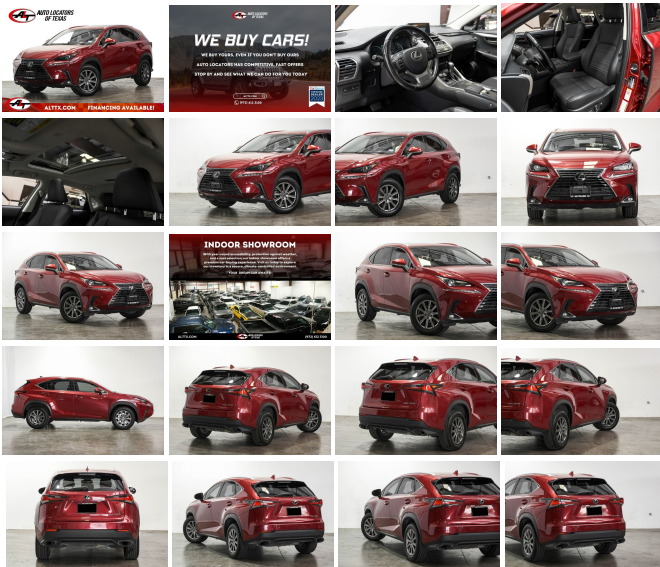

2018 Lexus NX 300

View this car on our website at alttx.com/7120810/ebrochure

Our Price **\$23,983**

Retail Value **\$31,720**

Specifications:

- Year:** 2018
- VIN:** JTJYARBZ7J2107629
- Make:** Lexus
- Stock:** 4011
- Model/Trim:** NX 300
- Condition:** Pre-Owned
- Body:** SUV
- Exterior:** Matador Red Mica
- Engine:** Engine: 2.0L 16V DOHC 4-Cylinder w/VVT-iW -inc: twin-scroll turbocharger w/intercooler
- Interior:** Black Leather
- Transmission:** AUTOMATIC
- Mileage:** 79,529
- Drivetrain:** Front Wheel Drive
- Economy:** City 22 / Highway 28

2018 LEXUS NX Luxury

FINANCING AVAILABLE

1 OWNER

SIDE BLIND SPOT MONITORS

POWER SUNROOF

HEATED SEATS

AC COOLED SEATS

Lane Keep Assist

Compass

Keyless Entry

Automatic Transmission

Well Maintained

Very Clean!

Professionally Detailed

And much more!

After 25 years in business, we've streamlined the buying process to be completely hassle and stress free. Why wait? We can have you in and out in as little as 45 minutes from the time you step into the dealership to the time you drive away in your new vehicle. Our customers' great reviews have a common theme, great prices, quality vehicles and an efficient no hassle environment. Just look on Yelp and Google to read what our 10,000 plus happy customers are saying about Auto Locators of Texas!