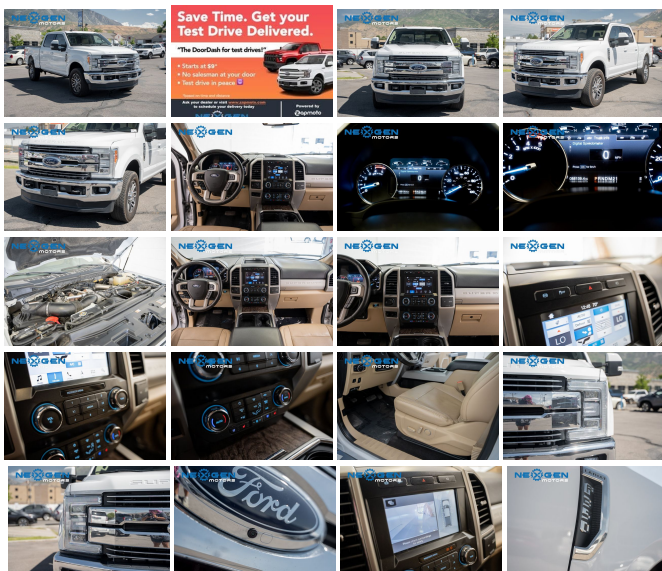

2019 Ford Super Duty F-350 SRW Pickup LARIAT

View this car on our website at nexgenmotorsutah.com/7120787/ebrochure

Our Price **\$47,000**

Specifications:

Year: 2019
VIN: 1FT8W3BTXKEE84131
Make: Ford
Stock: E84131
Model/Trim: Super Duty F-350 SRW Pickup LARIAT
Condition: Pre-Owned
Body: Pickup Truck
Exterior: Oxford White
Engine: ENGINE: 6.7L 4V OHV POWER STROKE V8 TURBO DIESEL B20
Interior: Medium Light Camel Leather
Mileage: 88,150
Drivetrain: 4 Wheel Drive

Exterior

- Wheels: 18" Bright Machined Cast Aluminum -inc: magnetic painted pockets and bright hub covers/center ornaments
- Tires: LT275/65Rx18E BSW A/S- Regular Box Style- Steel Spare Wheel
- Full-Size Spare Tire Stored Underbody w/Crankdown- Clearcoat Paint
- Chrome Front Bumper w/Body-Colored Rub Strip/Fascia Accent and 2 Tow Hooks
- Chrome Rear Step Bumper- Black Side Windows Trim and Black Front Windshield Trim
- Body-Colored Door Handles
- Black Power Heated Side Mirrors w/Convex Spotter, Power Folding and Turn Signal Indicator
- Power Extendable Trailer Style Mirrors- Power Rear Window w/Defroster
- Variable Intermittent Wipers- Deep Tinted Glass- Aluminum Panels
- Front License Plate Bracket- Chrome Grille- Tailgate Rear Cargo Access
- Tailgate/Rear Door Lock Included w/Power Door Locks
- Auto On/Off Aero-Composite Halogen Daytime Running Lights Preference Setting Headlamps w/Delay-Off
- Cargo Lamp w/High Mount Stop Light- Perimeter/Approach Lights- Front Fog Lamps

Factory Installed Packages

ENGINE: 6.7L 4V OHV POWER STROKE

V8 TURBO DIESEL B20

-inc: manual push-button engine-
exhaust braking and intelligent
oil-life monitor, Dual Extra

\$9,120

Heavy-Duty Alternators (Total