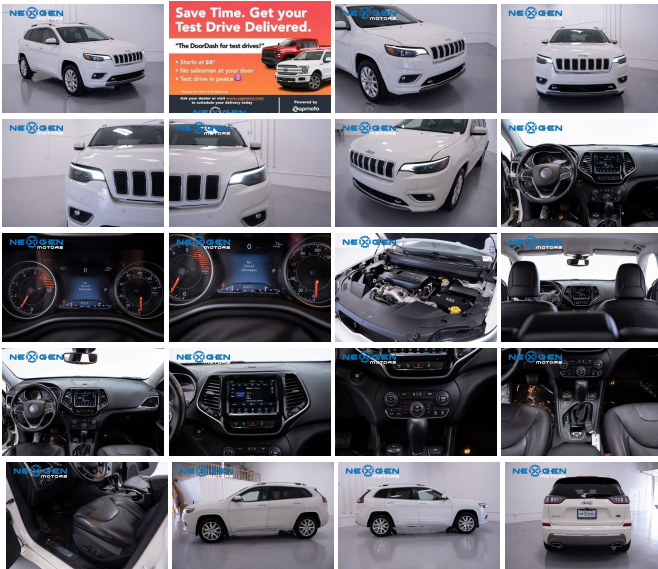

Our Price **$21,977**

Specifications:

Year: 2019
VIN: 1C4PJMJN7KD174270
Make: Jeep
Stock: 174270
Model/Trim: Cherokee Overland
Condition: Pre-Owned
Body: SUV
Exterior: Pearl White Pearlcoat
Engine: ENGINE: 2.0L I4 DOHC DI TURBO W/ESS
Interior: Black Leather
Mileage: 44,907
Drivetrain: 4 Wheel Drive
Economy: City 20 / Highway 29

2019 Jeep Cherokee branded title
- OVERLAND PACKAGE
- 4WD
- LEATHER INTERIOR
- APPLE CARPLAY
- REMOTE ENGINE START
- AND MUCH MORE!
- SAVE THOUSANDS WITH NEXGEN MOTORS!

- CALL 801-874-3747 TO TEST DRIVE TODAY!!

** Too busy? We use a third party service called Zapmoto (think DoorDash but for test drives) to bring the car to you. Starts at $9 for time and distance (refunded if purchase is made). Call us to arrange your test drive!

** TRADES - We take trades! Whether you're local or on the other side of the country we'll take your trade! Give us a call, text or email with what you have!

** SERVICE CONTRACT (Warranties) - We offer service coverage plans for your peace of mind, at an affordable price on your new car! You can choose to cover as little as just your engine and transmission to just about the entire car! Most of our vehicles are eligible for these service contracts because of our 3rd party inspections and extensive reconditioning we do on all our vehicles! Mileage and age restrictions may apply. Be sure to ask your sales team member for more details!

** FINANCING - We offer some of the best lending options available in the country! We have many different lending partners that will finance both our local and out of state buyers from first time buyers to credits with BK history we can help get just about anyone in a car! Fill out our credit application to see how we can help you!