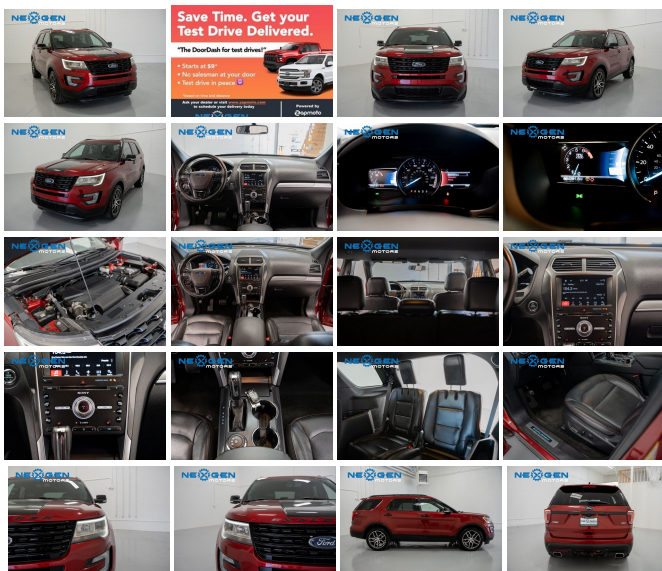

2017 Ford Explorer Sport

View this car on our website at nexgenmotorsutah.com/7120781/ebrochure

Our Price **\$24,500**

Specifications:

Year:	2017
VIN:	1FM5K8GT6HGC10325
Make:	Ford
Stock:	C10325
Model/Trim:	Explorer Sport
Condition:	Pre-Owned
Body:	SUV
Exterior:	Ruby Red
Engine:	ENGINE: 3.5L V6 ECOBOOST
Interior:	Ebony Black Leather
Mileage:	64,286
Drivetrain:	4 Wheel Drive
Economy:	City 16 / Highway 22