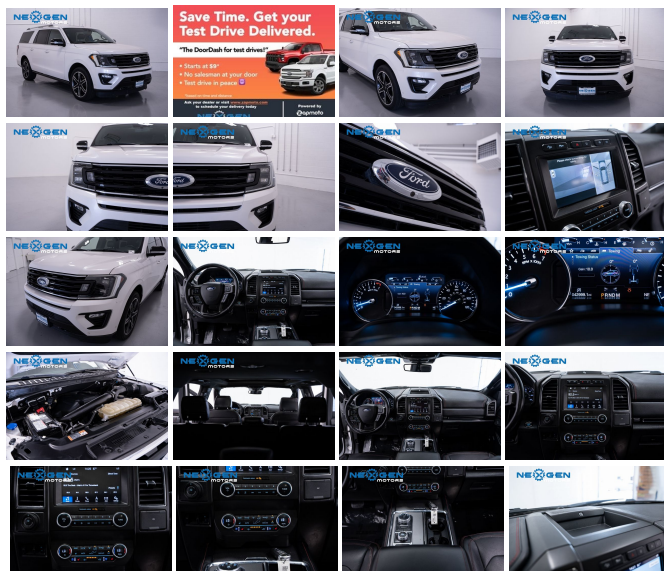

Specifications:

Year: 2019
VIN: 1FMJK2AT5KEA77080
Make: Ford
Stock: A77080
Model/Trim: Expedition Max Limited
Condition: Pre-Owned
Body: SUV
Exterior: White Platinum
Engine: ENGINE: 3.5L ECOBOOST V6
Interior: Ebony Leather
Mileage: 42,955
Drivetrain: 4 Wheel Drive
Economy: City 16 / Highway 21

2019 Ford Expedition Max branded title
 - LIMITED PACKAGE
 - STEALTH PACKAGE
 - 4X4
 - APPLE CARPLAY
 - REMOTE ENGINE START
 - COOLED AND HEATED SEATS
 - HEATED STEERING WHEEL
 - PANORAMIC SUNROOF
 - AND MUCH MORE!
 - SAVE THOUSANDS WITH NEXGEN MOTORS!