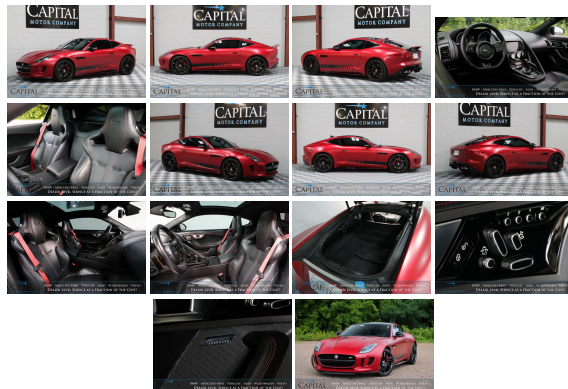

Specifications:

Year:	2015
VIN:	SAJWA6DA1FMK19260
Make:	Jaguar
Stock:	5673
Model/Trim:	F-TYPE R SuperCharged V8 550HP Sport Coupe w/Matte Red Wrap, Htd/Cooled Seats, Sunroof & 20" Wheels
Condition:	Pre-Owned
Body:	Coupe
Exterior:	Ebony
Engine:	Engine: 5.0L DOHC 32V V8 Supercharged
Interior:	Black
Transmission:	8-Speed Automatic Transmission
Mileage:	71,437
Drivetrain:	Rear Wheel Drive
Economy:	City 16 / Highway 23

We have for sale an amazing 2015 Jaguar F-Type V8 R Coupe High Performance Luxury Sports Car that is a blast to drive and has so much to offer! It is wrapped in a gorgeous Matte Red Vinyl has a gorgeous Black Leather Interior with Black 20-Inch Gyrodyne Twin 5-Spoke Wheels for a clean, luxury appearance and an incredible stance! If you are looking for an aggressive, sporty, and fun to drive sports car that has a lot to offer and gets a ton of attention, than this F-Type is the perfect choice!

- 550HP Supercharged 5.0L V8
- 8-Speed Automatic Transmission with Steering Wheel

- Mounted Paddle Shifters that make this car so enjoyable to drive!
- 20-Inch Black Gryodyne Wheels
- Active Exhaust Select
 - Normal Mode makes for a more quiet and luxurious ride
 - Sport Mode opens the exhaust valves and produces an aggressive tone for a much more exciting driving experience for you & others around you!
- Power Deploying Spoiler
- Navigation System with Turn-by-Turn Directions
- Panoramic Sunroof with Sunshade
- Blind Spot Monitoring
- Rear View Camera System with Cross Traffic Detection
- 12 Speaker Meridian Premium Audio
 - Bluetooth Streaming Audio
 - Satellite Radio
 - AM/FM Radio
 - CD/USB/AUX Music Inputs
- Power Front Seats with Memory
- Heated and Cooled Front Seats
- Heated Flat-Bottom Steering Wheel
- Comfort Access Keyless Entry and Push Button Start
- Dual-Zone Automatic Climate Control
- Tinted Windows