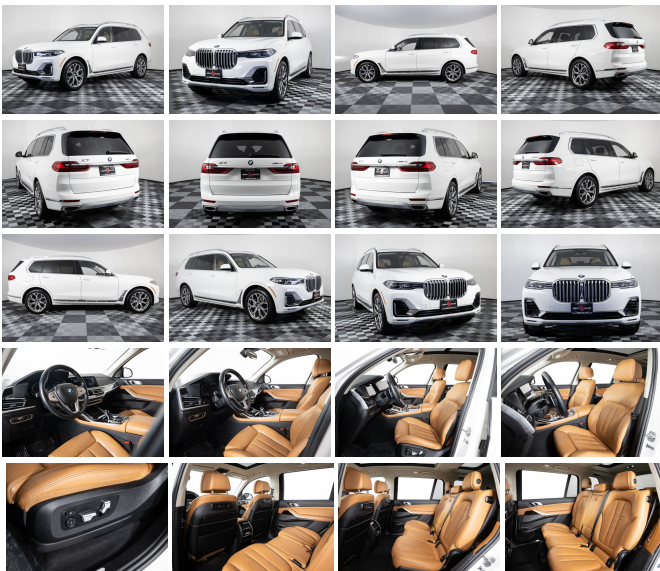

# 2019 BMW X7 xDrive40i xDrive40i

View this car on our website at [asayauto.com/7119826/ebrochure](http://asayauto.com/7119826/ebrochure)

Our Price **\$59,995**

HAPPY NEW YEARS! BIG SAVINGS GOING ON NOW! \*\* CLEAN TITLE \* XDRIVE / AWD \* 2 SETS OF KEYS \* LOW MILES ONLY 24,000 ORIGINAL MILES \* 3RD ROW \*\* \*\*We will price match any equally equipped vehicle within 300 miles of our dealership\*\* \*\*Credit Union and bank financing available\*\* \*\* We take trades and can arrange buyer financing \*\* \* Call or text us 24 hours at 385-323-8407 with any questions!