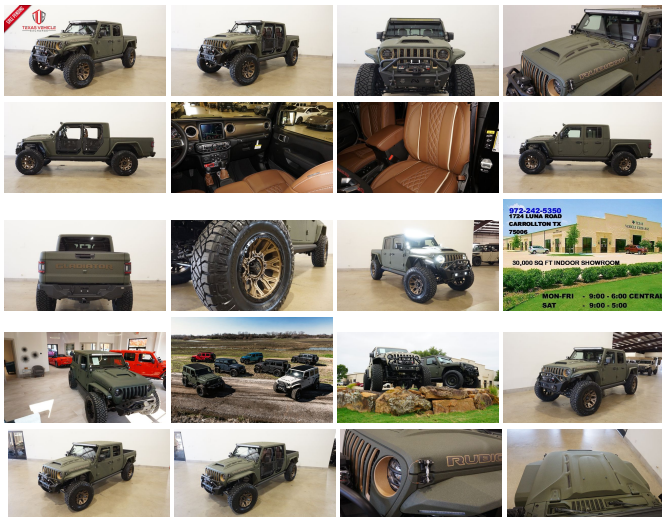

2022 Jeep Gladiator Rubicon 4X4 DIESEL,DUPONT KEVLAR,LIFTED,BUMPERS

View this car on our website at tveauto.com/7119395/ebrochure

Our Price **\$99,900**

Specifications:

Year:	2022
VIN:	1C6JJTBM6NL155555
Make:	Jeep
Stock:	155555
Model/Trim:	Gladiator Rubicon 4X4 DIESEL,DUPONT KEVLAR,LIFTED,BUMPERS
Condition:	Pre-Owned
Body:	Pickup Truck
Exterior:	Green
Engine:	ENGINE: 3.0L V6 TURBO DIESEL W/ESS G3
Interior:	Brown Leather
Transmission:	TRANSMISSION: 8-SPEED AUTOMATIC (8HP75)
Mileage:	45
Drivetrain:	4 Wheel Drive
Economy:	City 16 / Highway 22

NATION WIDE FINANCING

SUBMIT CREDIT APP [WWW.TVEAUTO.COM](https://www.tveauto.com)

OR CALL 972-242-5350

"TANK GREEN EDITION"

CUSTOM BUILT **KEVLAR** 2022 JEEP
GLADIATOR RUBICON 4X4 WITH 26R
PACKAGE

UPGRADES INCLUDE:

- * TANK GREEN KEVLAR COATING WITH KING RANCH BROWN ACCENTS
- * 3.0L V6 TURBO DIESEL ENGINE WITH START STOP
- * CUSTOM ALEA BROWN LEATHER WITH TAN STITCHING
- * FACTORY REMOTE START
- * REMOTE PROXIMITY KEYLESS ENTRY
- * COLD WEATHER GROUP
- * ACTIVE SAFETY GROUP
- * TRAILER TOW PACKAGE
- * FACTORY 8.4 INCH TOUCH SCREEN NAVIGATION WITH HD AM/FM/SIRIUS STEREO & ALPINE PREMIUM AUDIO SYSTEM
- * FACTORY BACK-UP CAMERA
- * U-CONNECT
- * 4 BODY ARMOR TRAIL DOORS & RECON MIRRORS
- * FAB FOURS STUBBY FRONT BUMPER WITH LED FOGLIGHTS
- * FRONT D-RINGS & ISOLATORS (KING RANCH BROWN)
- * SMITTYBILT NEW GEN II "X20" 10,000 LB WATERPROOF AND WIRELESS CONTROL WINCH WITH SYNTHETIC ROPE
- * FACTOR 55 PROLINK (BLACK)
- * FACTORY MESH GRILLE PAINTED (KING RANCH BROWN)
- * FACTORY LED HEADLIGHTS
- * RUGGED RIDGE BLACK HEADLIGHT GUARDS
- * NEW JT CUSTOM VENTED HOOD
- * DRAKE OFF ROAD HOOD LATCHES

Our Location :

2022 Jeep Gladiator Rubicon 4X4 DIESEL,DUPONT KEVLAR,LIFTED,BUMPERS
Texas Vehicle Exchange - 972-242-5350 - View this car on our website at veauto.com/7119395/ebrochure

Installed Options

Interior