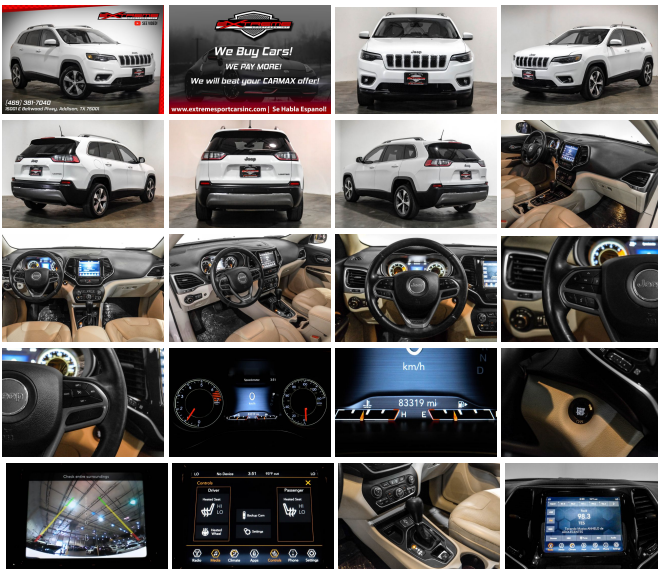

## Specifications:

<b>Year:</b>	2019
<b>VIN:</b>	1C4PJLDB3KD275155
<b>Make:</b>	Jeep
<b>Model/Trim:</b>	Cherokee Limited
<b>Condition:</b>	Pre-Owned
<b>Body:</b>	SUV
<b>Exterior:</b>	-
<b>Engine:</b>	ENGINE: 2.4L I4 ZERO EVAP M-AIR W/ESS
<b>Interior:</b>	- Leather
<b>Mileage:</b>	83,193
<b>Drivetrain:</b>	Front Wheel Drive
<b>Economy:</b>	City 22 / Highway 31

2019 Jeep Cherokee Limited

EXTERIOR: BRIGHT WHITE CLEARCOAT

INTERIOR: BLACK

CLEAN CARFAX

Uconnect® 4 with 8.4-Inch Display

Apple CarPlay® Capable

Google Android Auto™ Capable

SiriusXM® Sat Radio

Integrated Voice Command with Bluetooth® 6-Speakers Memory for Radio,

Driver Seat and Exterior Mirrors

Cluster 7.0-Inch Configurable TFT Color Display Media Center  
Electronics Storage

USB Port in Media Center

A/C Auto Temperature Control with Dual Zone Control

Power Front Windows w/ 1-Touch Up and Down Feature

Heated Front Seats

Auto-Dimming Rear View Mirror

Leather–Wrapped Steering Wheel

Steering Wheel Mounted Audio Controls