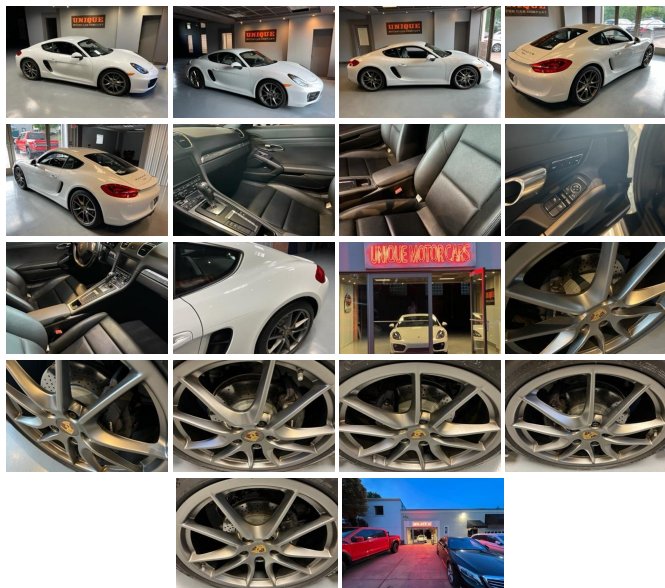

2015 Porsche Cayman, white with the black leather interior, 2.7 liter and the 7 speed automatic PDK transmission, Bose surround sound system, Convenience package with heated seats, headlamp washers, bluetooth, 20" wheels, dual climate control, delay wipers with rain sensor, rear defroster, sport tuned suspension, power rear spoiler, Bi-Xenon headlights, power windows, power door locks, cruise control, hill start assist, and many other Porsche features. Call or email for more information. Visit us on the web at [www.UniqueMotorCarsonline.com](http://www.UniqueMotorCarsonline.com)